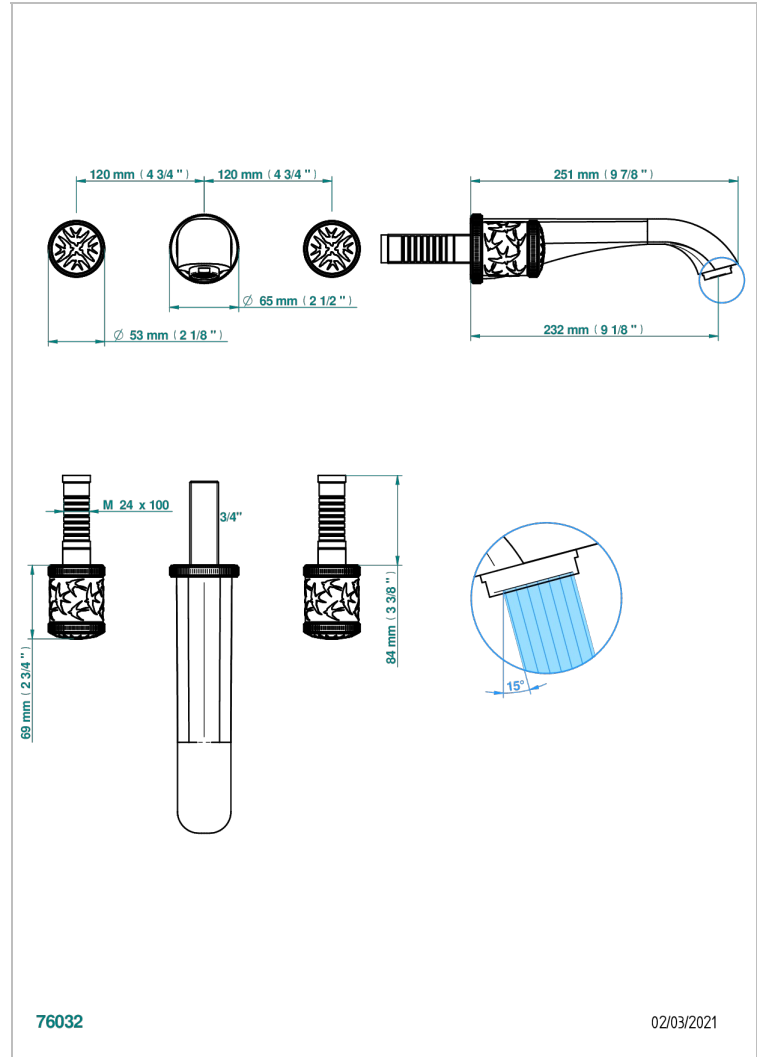

HIRONDELLES GOLD STAMPED

A4L-41SGB

Trim for wall mounted 3-hole bath set only

THG[®]
PARIS

CHARACTERISTIC

- Hironnelles Gold stamped
- Trim for wall mounted 3-hole bath set only

RELATED SKU'S

- Ref. G00-40AM/US Rough parts for wall set (one counter clockwise and one clockwise cartridges)