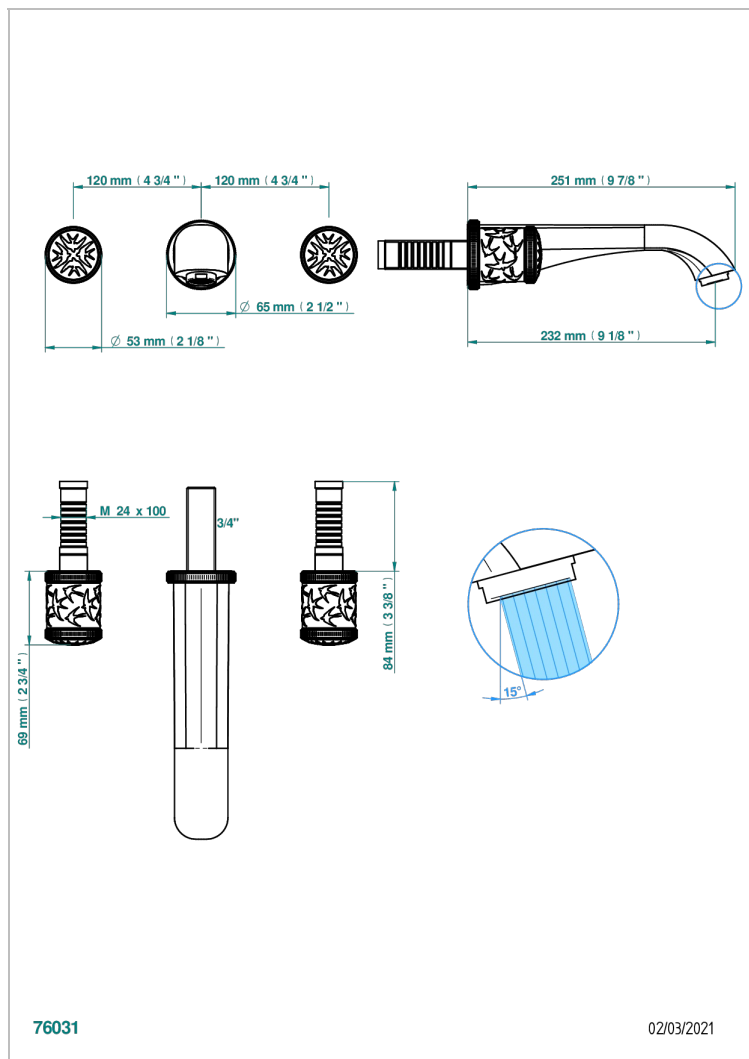

HIRONDELLES PLATINUM STAMPED

A4K-41SGB

Trim for wall mounted 3-hole bath set only

CHARACTERISTIC

- Hironnelles Platinum stamped
- Trim for wall mounted 3-hole bath set only

RELATED SKU'S

- Ref. G00-40AM/US Rough parts for wall set (one counter clockwise and one clockwise cartridges)