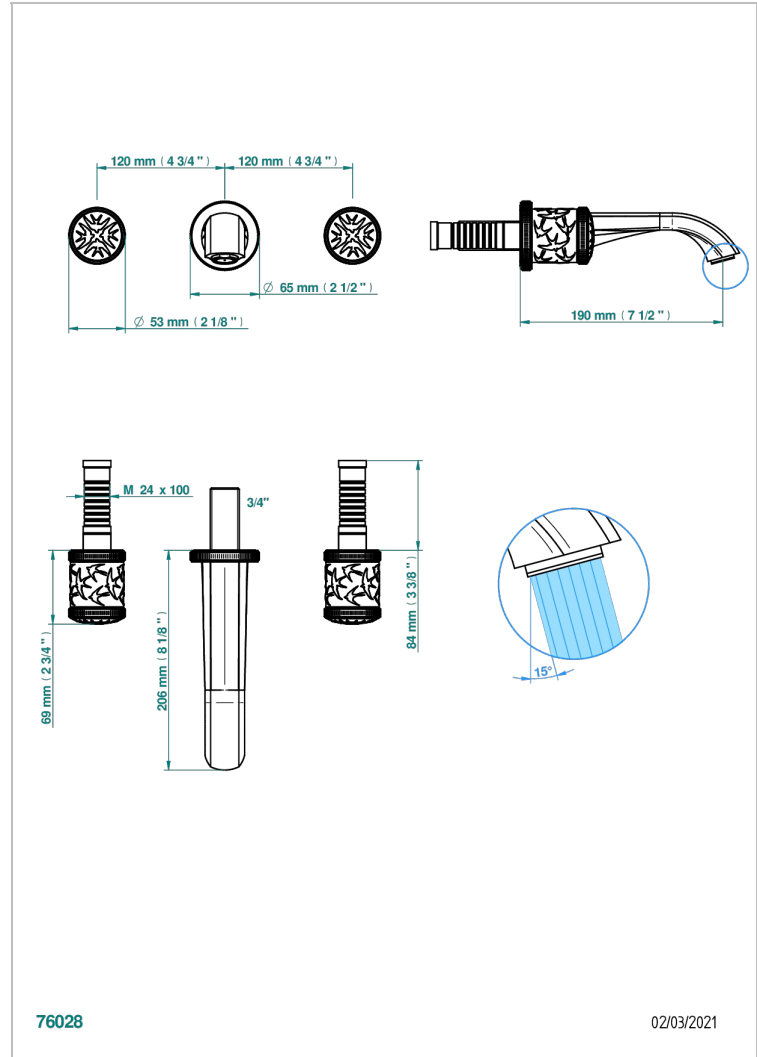

HIRONDELLES GOLD STAMPED

A4L-41GB

Trim for wall mounted 3-hole bath set only

THG[®]
PARIS

CHARACTERISTIC

- Hironnelles Gold stamped
- Trim for wall mounted 3-hole bath set only

RELATED SKU'S

- Ref. G00-40AM/US Rough parts for wall set (one counter clockwise and one clockwise cartridges)

AVAILABLE FINITIONS

Black ceram - D30
Blush PVD - H62
Brass color PVD - H49
Brown bronze color PVD - F33
Chrome polished - A02
Copper antique matt, coated - H07

Gold color PVD - H52
Gold mat - F07
Gold polished - F01
Graphite PVD - H64
Light coated bronze - D01
Matt Umber PVD - H67

Matt blush PVD - H60
Matt brass color PVD - H50
Matt brown bronze color PVD - F34
Matt chrome (American satin) - C02
Matt gold color PVD - H53
Matt graphite PVD - H65

Matt nickel (American satin) - C01
Matt nickel color PVD - H56
Nickel antique / Sovereign - H28
Nickel color PVD - H55
Nickel polished - B01
Soft gold - F30