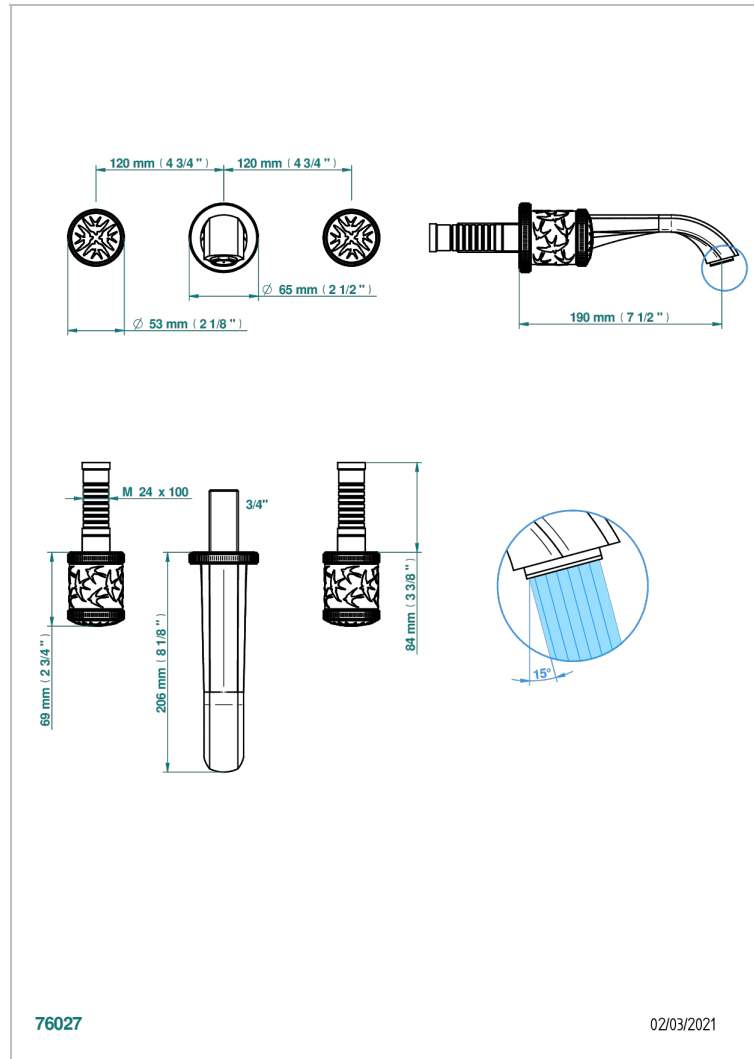

HIRONDELLES PLATINUM STAMPED

A4K-41GB

Trim for wall mounted 3-hole bath set only

THG[®]
PARIS

CHARACTERISTIC

- Hironnelles Platinum stamped
- Trim for wall mounted 3-hole bath set only

RELATED SKU'S

- Ref. G00-40AM/US Rough parts for wall set (one counter clockwise and one clockwise cartridges)

AVAILABLE FINITIONS

Black ceram - D30
Blush PVD - H62
Brass color PVD - H49
Brown bronze color PVD - F33
Chrome polished - A02
Copper antique matt, coated - H07

Gold color PVD - H52
Gold mat - F07
Gold polished - F01
Graphite PVD - H64
Light coated bronze - D01
Matt Umber PVD - H67