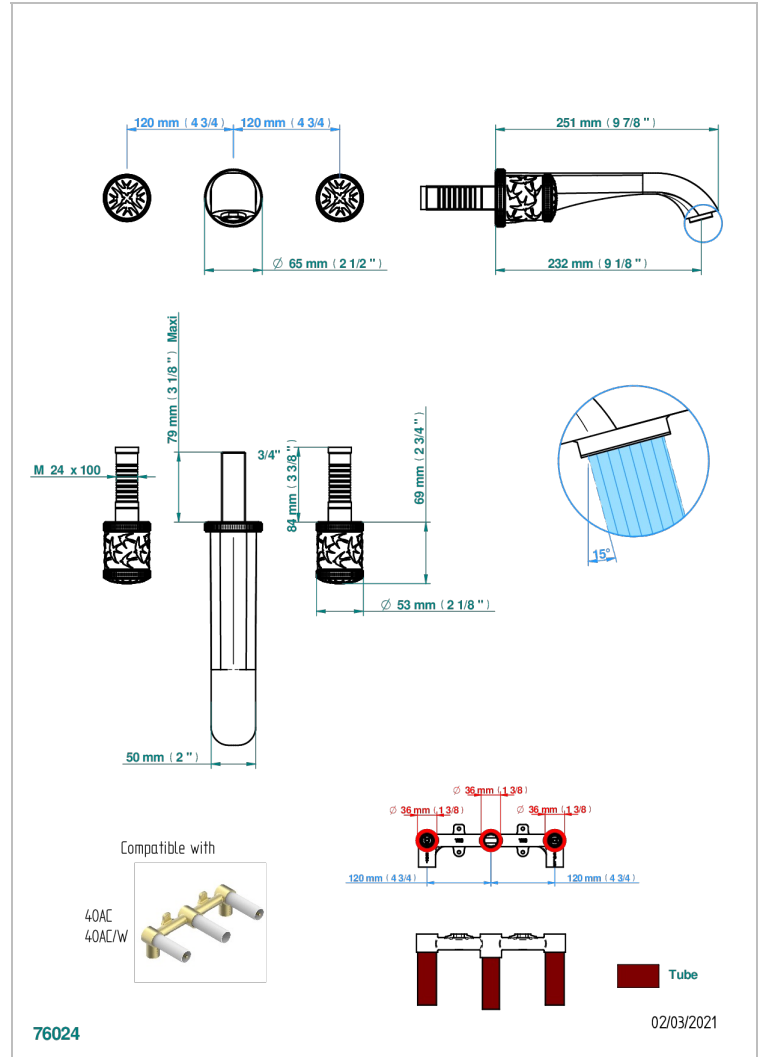

HIRONDELLES GOLD STAMPED

A4L-40SGB

Trim only for wall mounted 3-hole basin mixer

CHARACTERISTIC

- Hirondelles Gold stamped
- Trim only for wall mounted 3-hole basin mixer

RELATED SKU'S

- Ref. G00-40AC Rough parts for wall mounted 3 hole mixer, cross handle version
- Ref. G00-40AM Rough parts for wall mounted 3 hole mixer, lever handle version