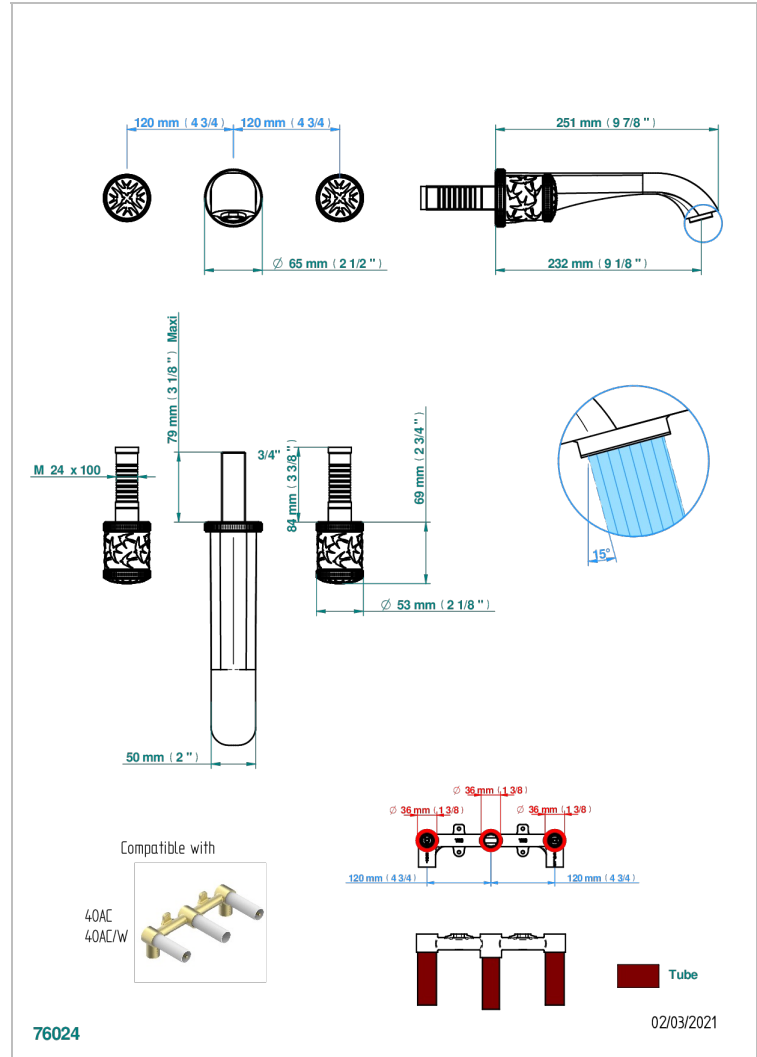

HIRONDELLES GOLD STAMPED

A4L-40SGB

Trim only for wall mounted 3-hole basin mixer

CARACTERÍSTICAS

- Hironelles Gold stamped
- Trim only for wall mounted 3-hole basin mixer

PRODUCTOS RELACIONADOS

- Ref. G00-40AC Rough parts for wall mounted 3 hole mixer, cross handle version
- Ref. G00-40AM Rough parts for wall mounted 3 hole mixer, lever handle version

ACABADOS DISPONIBLES

Bronce claro - D01
Cerámica negra mate - D30
Cobre viejo mate - H07
Cromo - A02
Cromo mate - C02
Dorado - F01

Dorado mate - F07
Dorado pálido - F30
Dorado pálido mate (sin barniz) - F31
Níquel - B01
Níquel mate - C01
Níquel viejo - H28