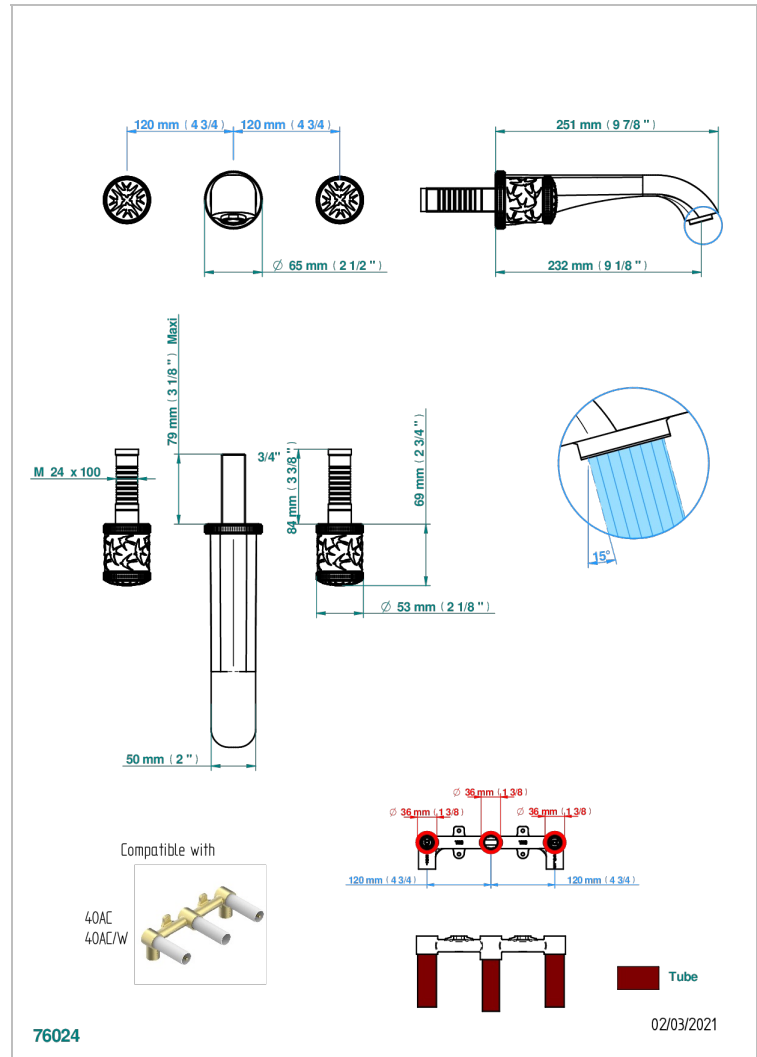

HIRONDELLES GOLD STAMPED

A4L-40SGB

Trim only for wall mounted 3-hole basin mixer

CHARACTERISTIC

- Hirondelles Gold stamped
- Trim only for wall mounted 3-hole basin mixer

RELATED SKU'S

- Ref. G00-40AC Rough parts for wall mounted 3 hole mixer, cross handle version
- Ref. G00-40AM Rough parts for wall mounted 3 hole mixer, lever handle version