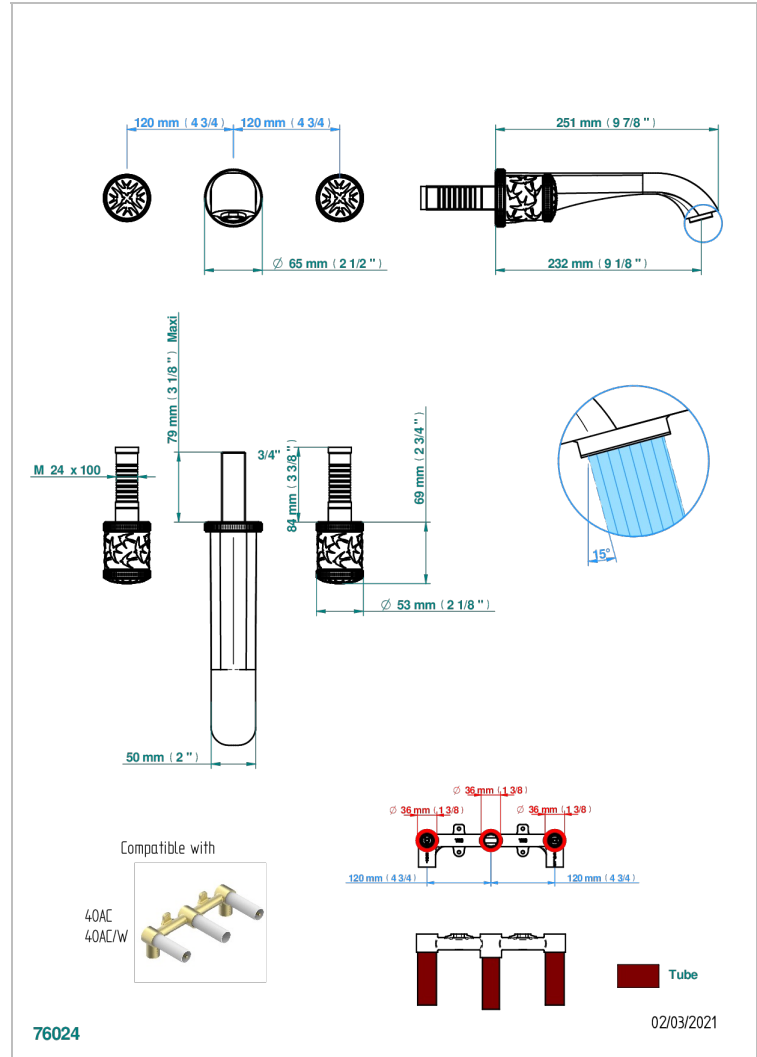

# HIRONDELLES GOLD STAMPED

A4L-40SGB

Trim only for wall mounted 3-hole basin mixer

THG<sup>®</sup>  
PARIS

## CARACTERÍSTICAS

- Hironelles Gold stamped
- Trim only for wall mounted 3-hole basin mixer

## PRODUCTOS RELACIONADOS

- Ref. G00-40AC Rough parts for wall mounted 3 hole mixer, cross handle version
- Ref. G00-40AM Rough parts for wall mounted 3 hole mixer, lever handle version