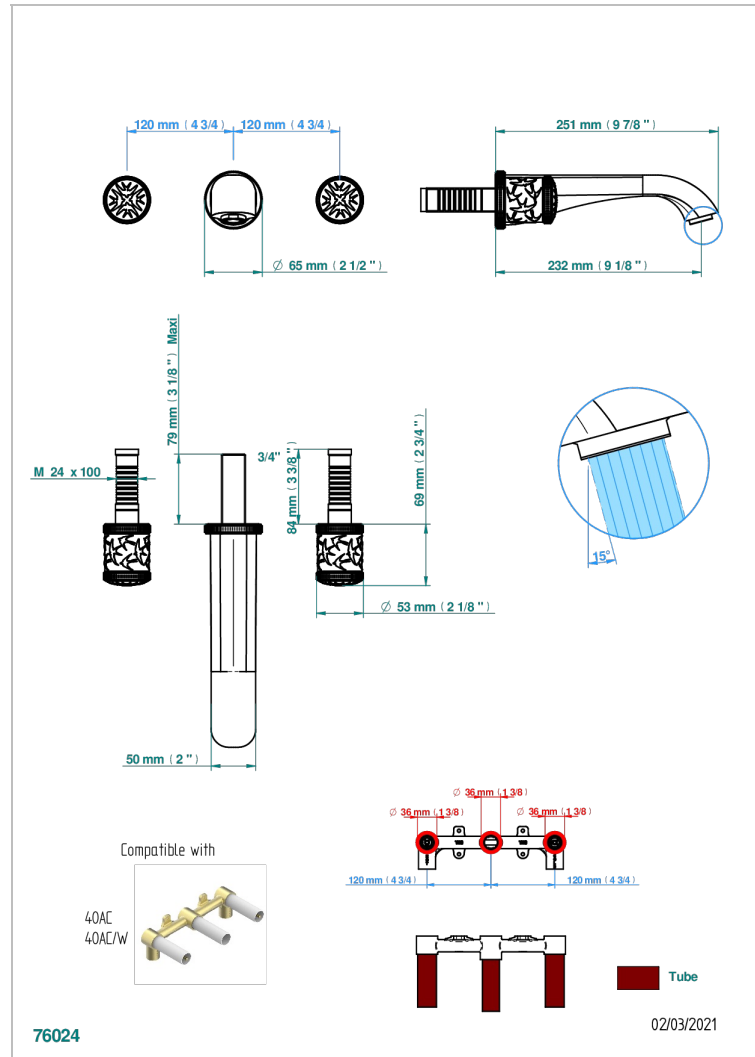

# HIRONDELLES GOLD STAMPED

A4L-40SGB

Trim only for wall mounted 3-hole basin mixer

## CHARACTERISTIC

- Hirondelles Gold stamped
- Trim only for wall mounted 3-hole basin mixer

## RELATED SKU'S

- Ref. G00-40AC Rough parts for wall mounted 3 hole mixer, cross handle version
- Ref. G00-40AM Rough parts for wall mounted 3 hole mixer, lever handle version