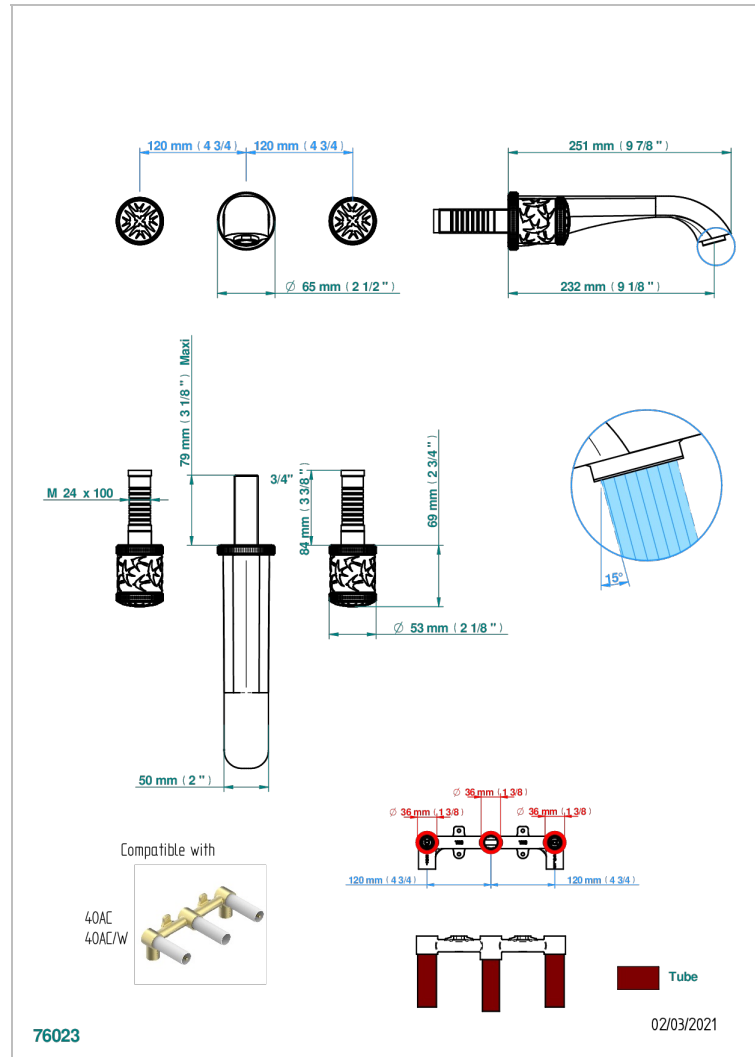

HIRONDELLES PLATINUM STAMPED

A4K-40SGB

Trim only for wall mounted 3-hole basin mixer

CARACTERÍSTICAS

- Hironnelles Platinum stamped
- Trim only for wall mounted 3-hole basin mixer

PRODUCTOS RELACIONADOS

- Ref. G00-40AC Rough parts for wall mounted 3 hole mixer, cross handle version
- Ref. G00-40AM Rough parts for wall mounted 3 hole mixer, lever handle version

ACABADOS DISPONIBLES

Bronce claro - D01
Cerámica negra mate - D30
Cobre viejo mate - H07
Cromo - A02
Cromo mate - C02
Dorado - F01

Dorado mate - F07
Dorado pálido - F30
Dorado pálido mate (sin barniz) - F31
Níquel - B01
Níquel mate - C01
Níquel viejo - H28