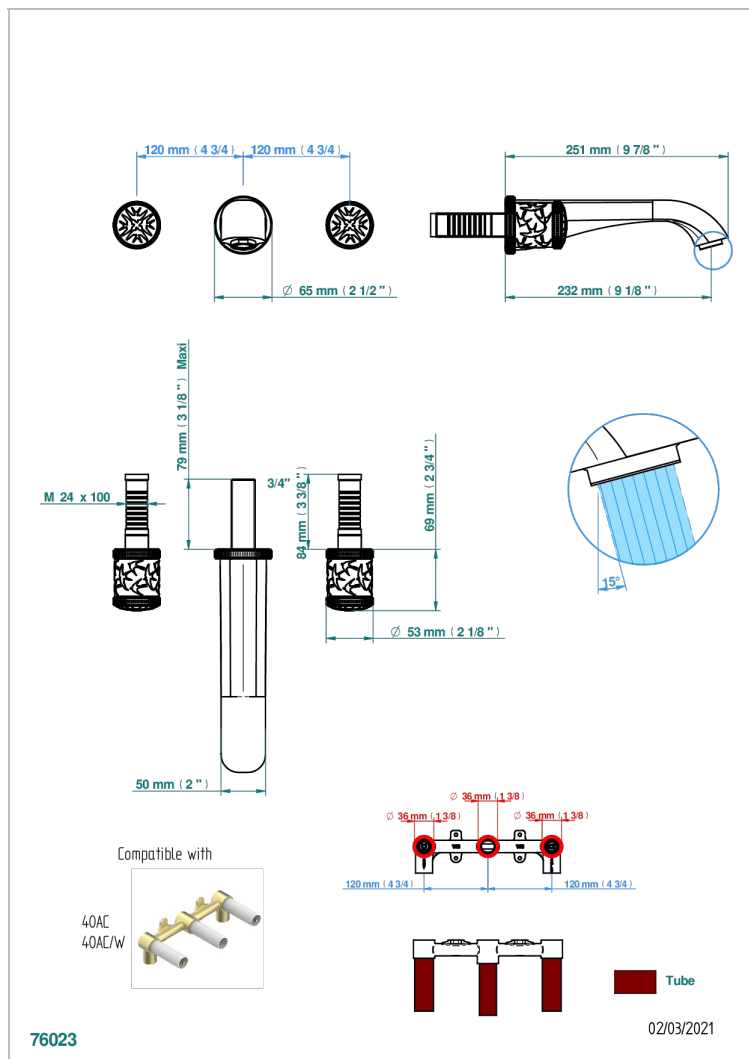

HIRONDELLES PLATINUM STAMPED

A4K-40SGB

Trim only for wall mounted 3-hole basin mixer

CHARACTERISTIC

- Hironnelles Platinum stamped
- Trim only for wall mounted 3-hole basin mixer

RELATED SKU'S

- Ref. G00-40AC Rough parts for wall mounted 3 hole mixer, cross handle version
- Ref. G00-40AM Rough parts for wall mounted 3 hole mixer, lever handle version

Umber PVD - H66
Varnished matt antique red copper (color finish) - H07