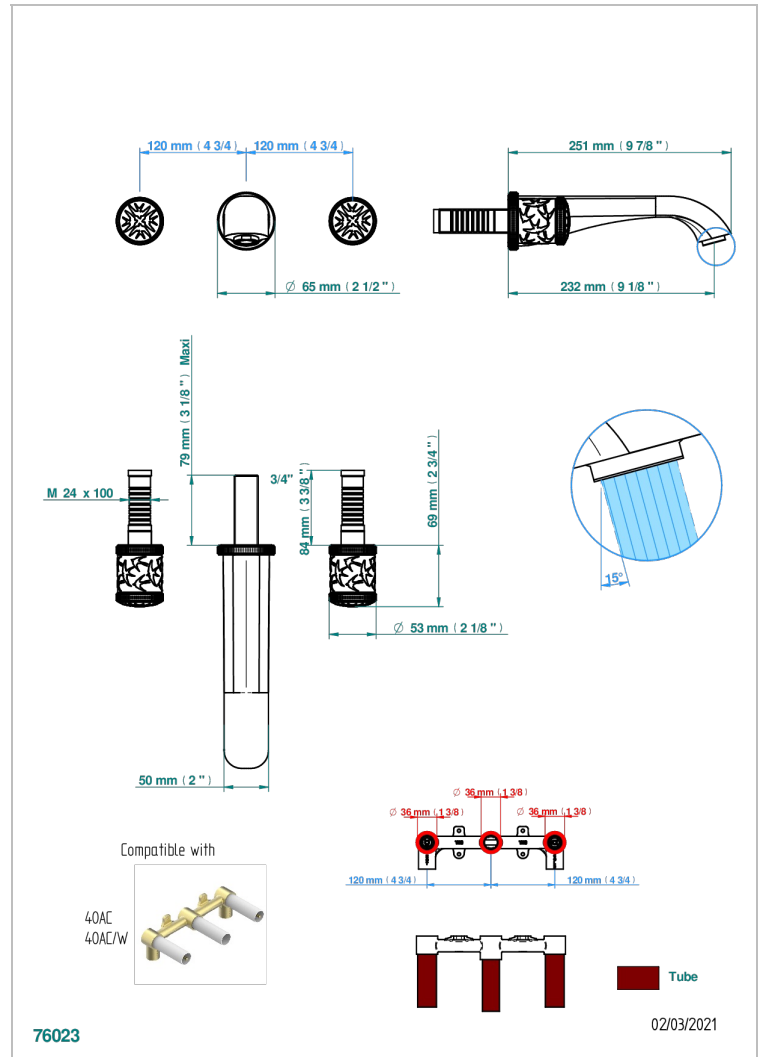

HIRONDELLES PLATINUM STAMPED

A4K-40SGB

Trim only for wall mounted 3-hole basin mixer

THG[®]
PARIS

CARACTERÍSTICAS

- Hironnelles Platinum stamped
- Trim only for wall mounted 3-hole basin mixer

PRODUCTOS RELACIONADOS

- Ref. G00-40AC Rough parts for wall mounted 3 hole mixer, cross handle version
- Ref. G00-40AM Rough parts for wall mounted 3 hole mixer, lever handle version

ACABADOS DISPONIBLES

Bronce claro - D01
Cerámica negra mate - D30
Cobre viejo mate - H07
Cromo - A02
Cromo mate - C02
Dorado - F01