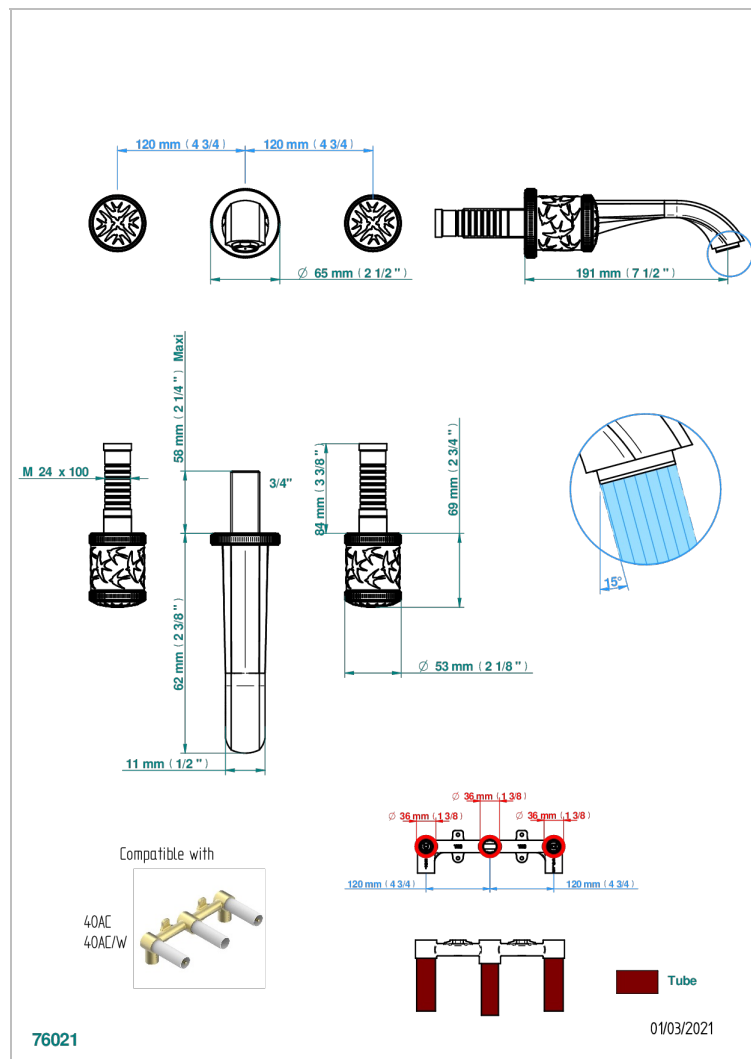

HIRONDELLES PLATINUM STAMPED

A4K-40GBUS

Trim for wall mounted 3-hole lavatory set only

CHARACTERISTIC

- Hironnelles Platinum stamped
- Trim for wall mounted 3-hole lavatory set only

RELATED SKU'S

- Ref. G00-40AM/US Rough parts for wall set (one counter clockwise and one clockwise cartridges)