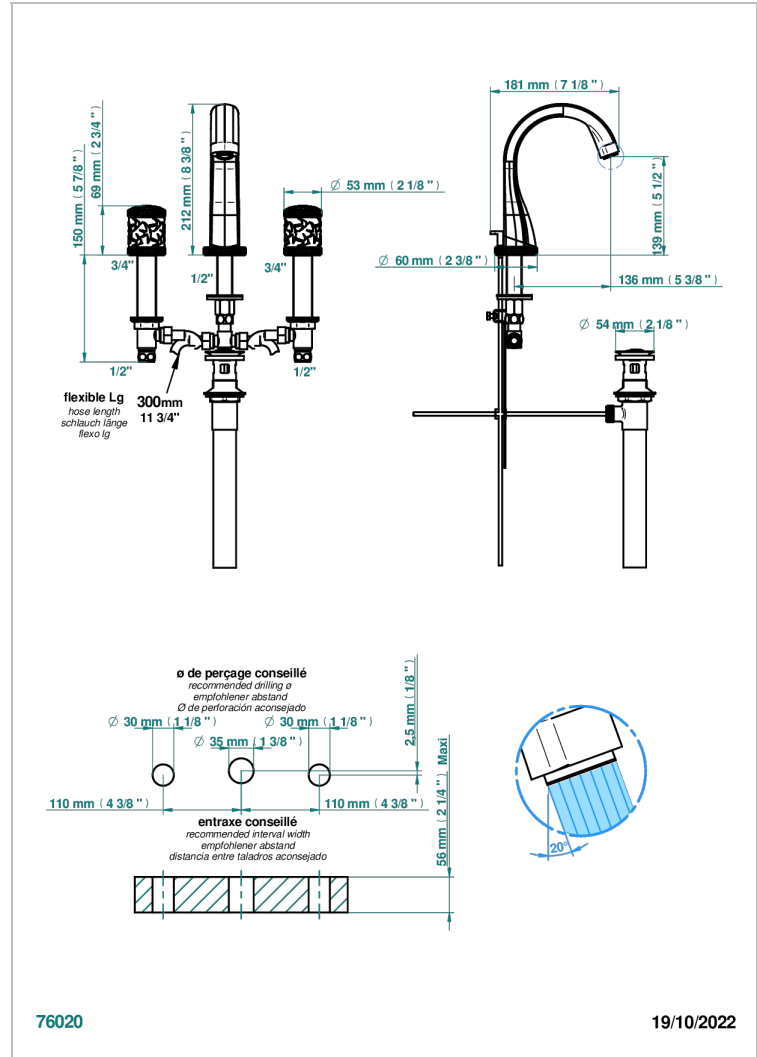

HIRONDELLES GOLD STAMPED

A4L-151M/US

Rim mounted 3-hole basin mixer with waste for marble

THG[®]
PARIS

CARACTERÍSTICAS

- Hironnelles Gold stamped
- Rim mounted 3-hole basin mixer with waste for marble

ACABADOS DISPONIBLES

Bronce claro - D01
Cerámica negra mate - D30
Cobre viejo mate - H07
Cromo - A02
Cromo mate - C02
Dorado - F01

Dorado mate - F07
Dorado pálido - F30
Dorado pálido mate (sin barniz) - F31
Níquel - B01
Níquel mate - C01
Níquel viejo - H28

Pvd umber - H66
Pvd umber mate - H67