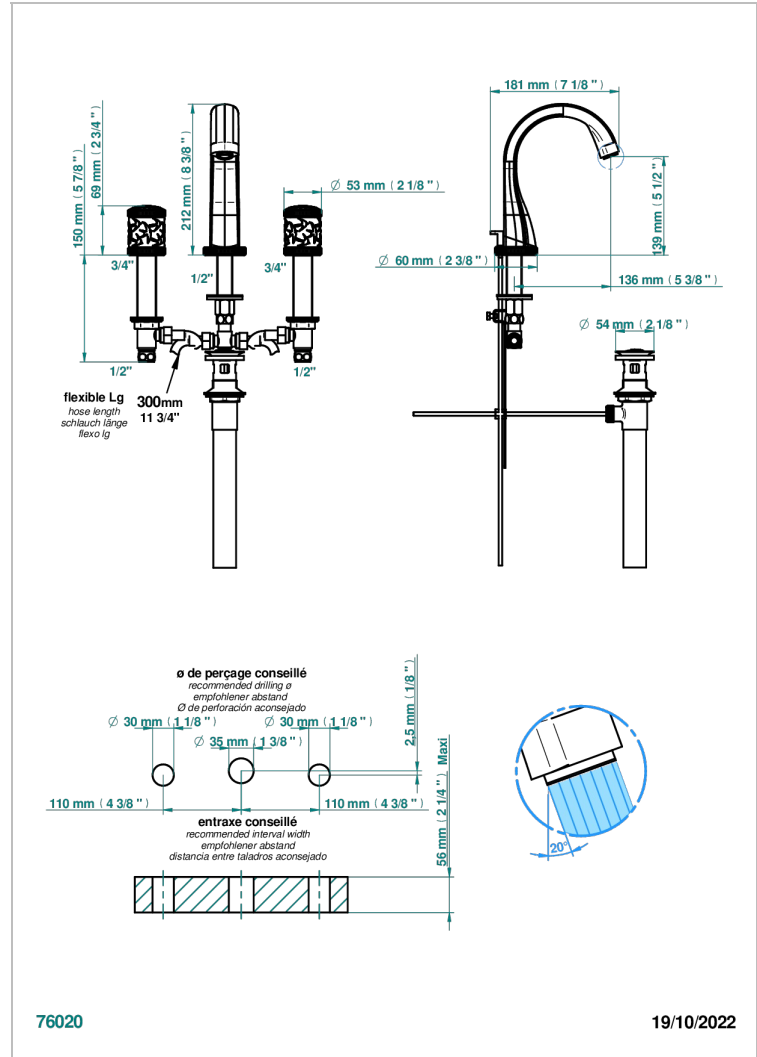

HIRONDELLES GOLD STAMPED

A4L-151M/US

Widespread lavatory set with drain for 1 1/4" + countertop

CHARACTERISTIC

- Hironnelles Gold stamped
- Widespread lavatory set with drain for 1 1/4" + countertop

AVAILABLE FINITIONS