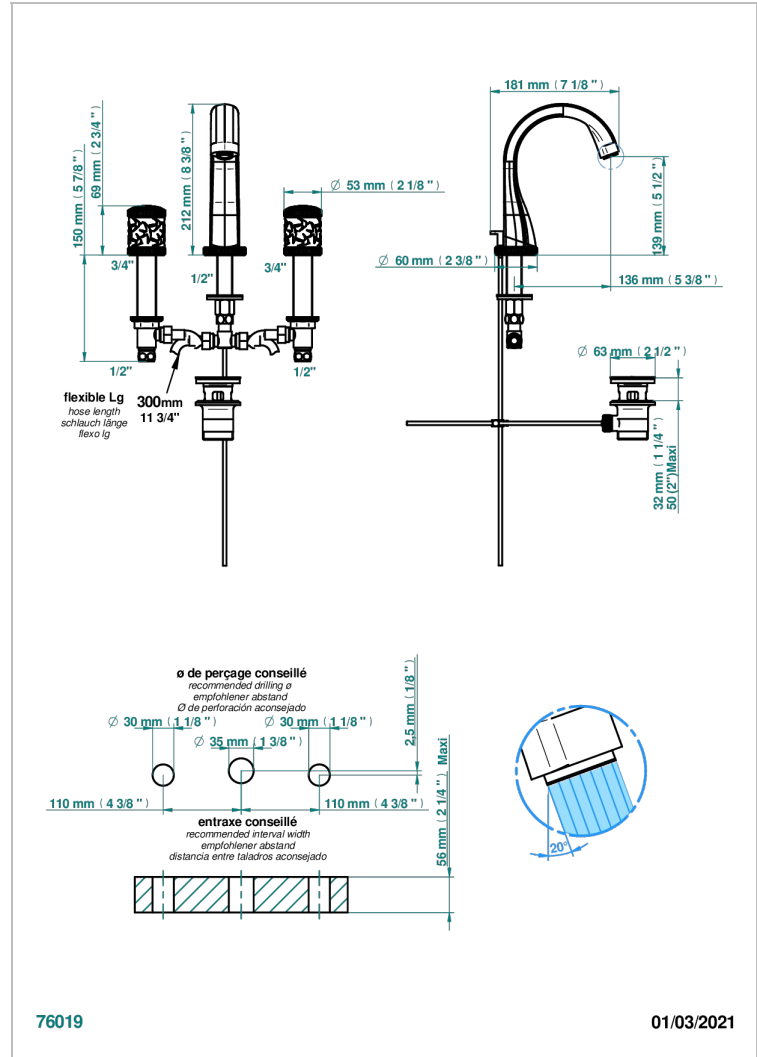

HIRONDELLES PLATINUM STAMPED

A4K-151M/US

Rim mounted 3-hole basin mixer with waste for marble

76019

01/03/2021

CARACTERÍSTICAS

- Hironnelles Platinum stamped
- Rim mounted 3-hole basin mixer with waste for marble

Pvd umber - H66
Pvd umber mate - H67