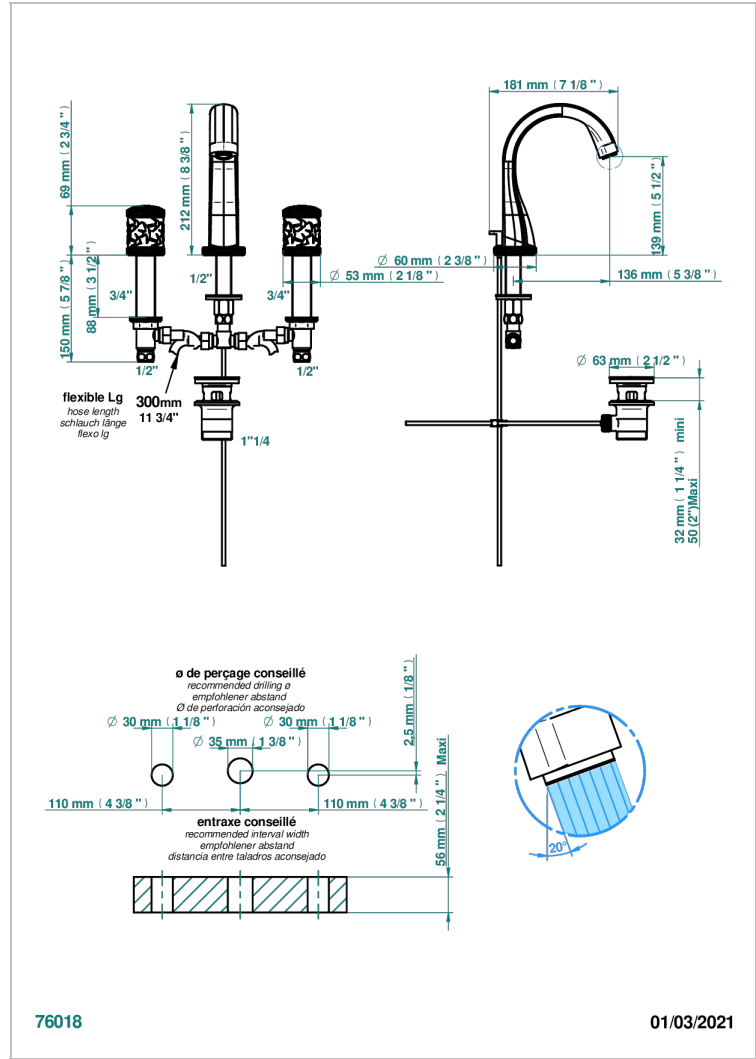

HIRONDELLES GOLD STAMPED

A4L-151M

Rim mounted 3-hole basin mixer with waste for marble

CHARACTERISTIC

- ACS : 18ACCLY393
- NF : NF EN 200 - IA - Chrome

STANDARDS

AVAILABLE FINITIONS

Antique nickel - H28
Black ceram - D30
Blush PVD - H62
Brass color PVD - H49
Brown bronze color PVD - F33
Gold color PVD - H52

Nickel color PVD - H55
Polished chrome (color finish) - A02
Polished gold (color finish) - F01
Polished nickel - B01
Soft gold - F30
Soft matt gold - F31

Umber PVD - H66
Varnished matt antique red copper (color finish) - H07