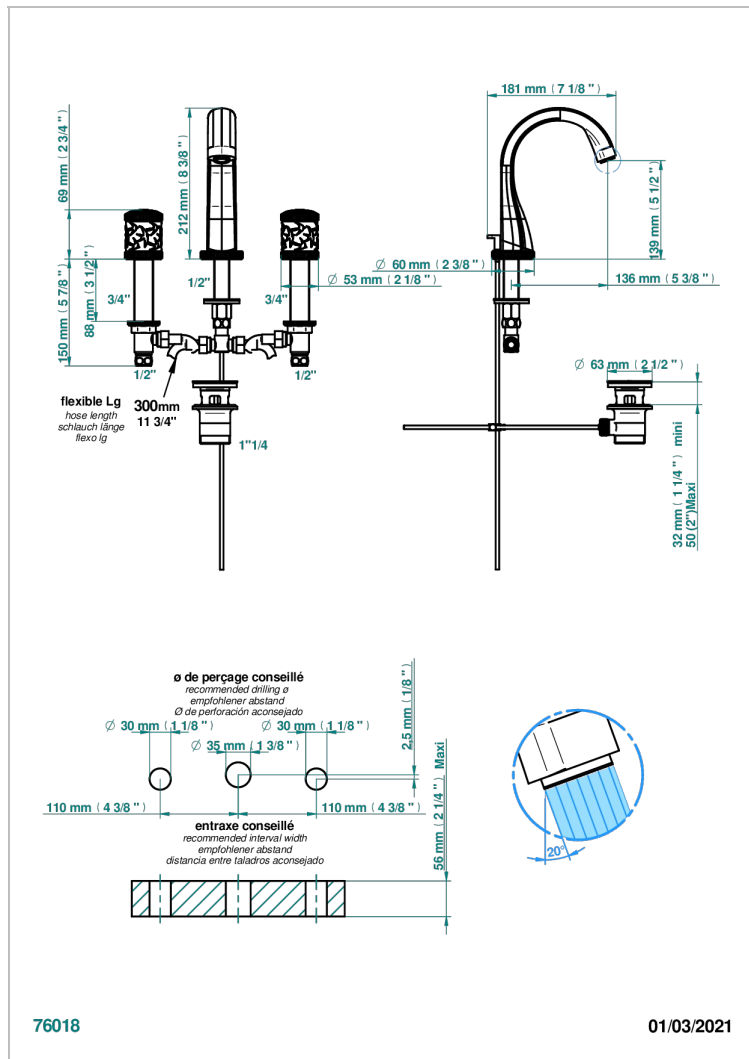

HIRONDELLES GOLD STAMPED

A4L-151M

Rim mounted 3-hole basin mixer with waste for marble

CHARACTERISTIC

- ACS : 18ACCLY393
- NF : NF EN 200 - IA - Chrome

STANDARDS

AVAILABLE FINITIONS

Antique nickel - H28
Black ceram - D30
Blush PVD - H62
Brass color PVD - H49
Brown bronze color PVD - F33
Gold color PVD - H52

Nickel color PVD - H55
Polished chrome (color finish) - A02
Polished gold (color finish) - F01
Polished nickel - B01
Soft gold - F30
Soft matt gold - F31

Umber PVD - H66
Varnished matt antique red copper
(color finish) - H07