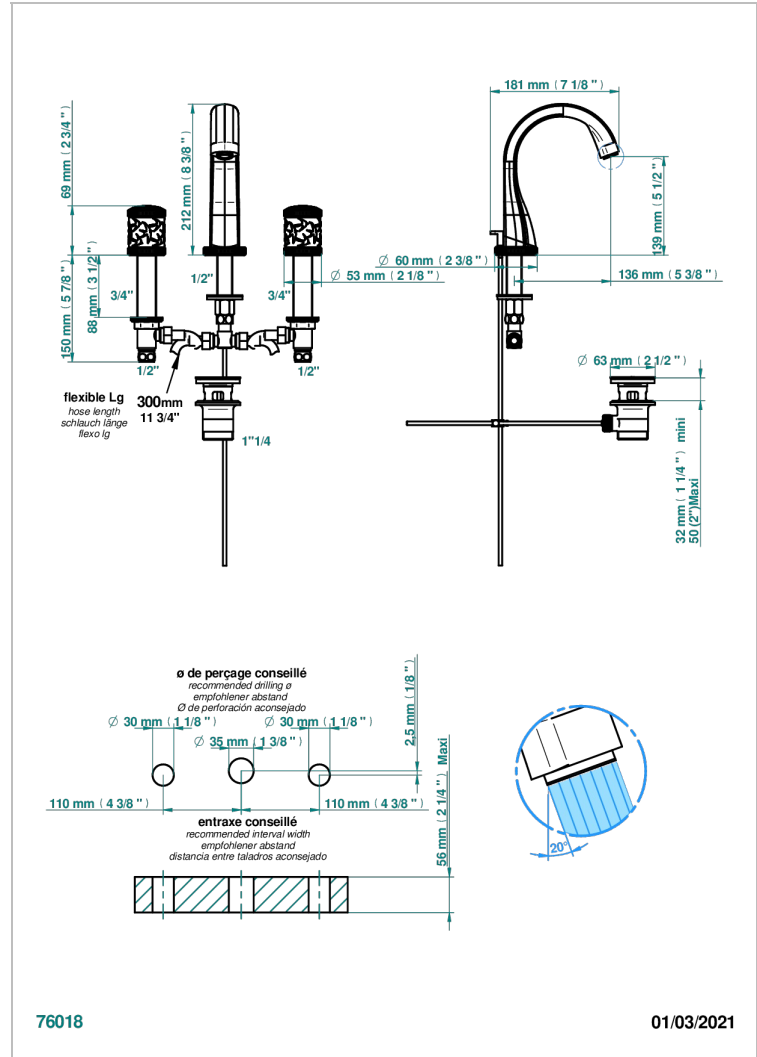

# HIRONDELLES GOLD STAMPED

A4L-151M

Rim mounted 3-hole basin mixer with waste for marble

THG<sup>®</sup>  
PARIS

## CHARACTERISTIC

- ACS : 18ACCLY393
- NF : NF EN 200 - IA - Chrome