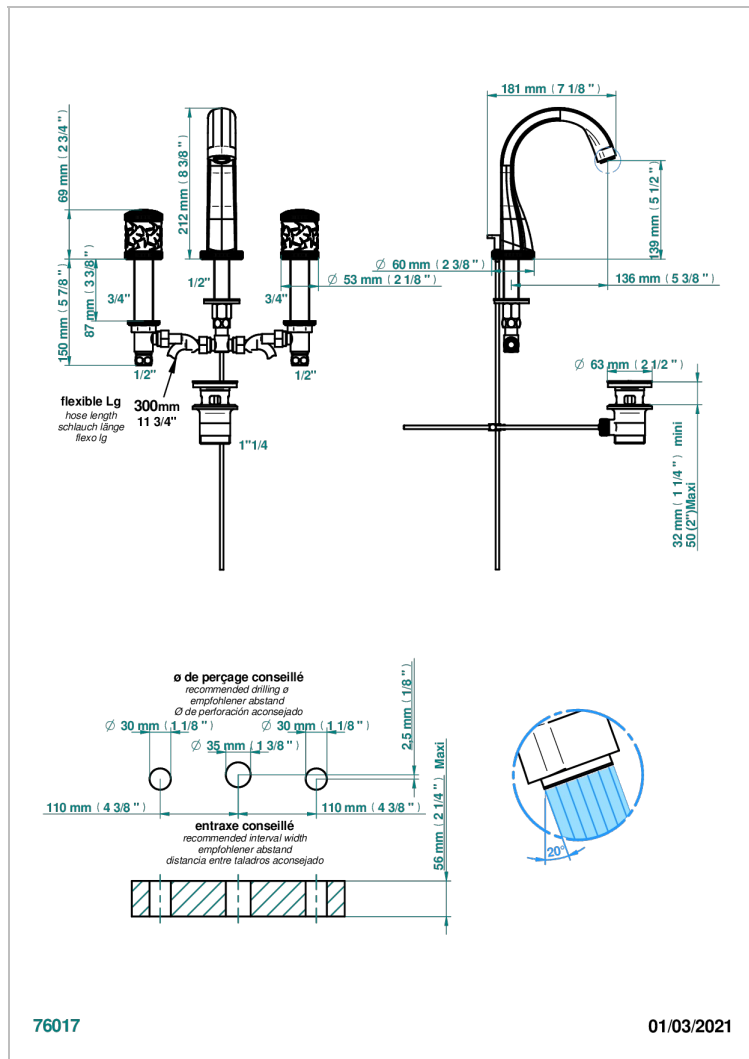

# HIRONDELLES PLATINUM STAMPED

A4K-151M

Rim mounted 3-hole basin mixer with waste for marble

## CHARACTERISTIC

- ACS : 18ACCLY393
- NF : NF EN 200 - IA - Chrome