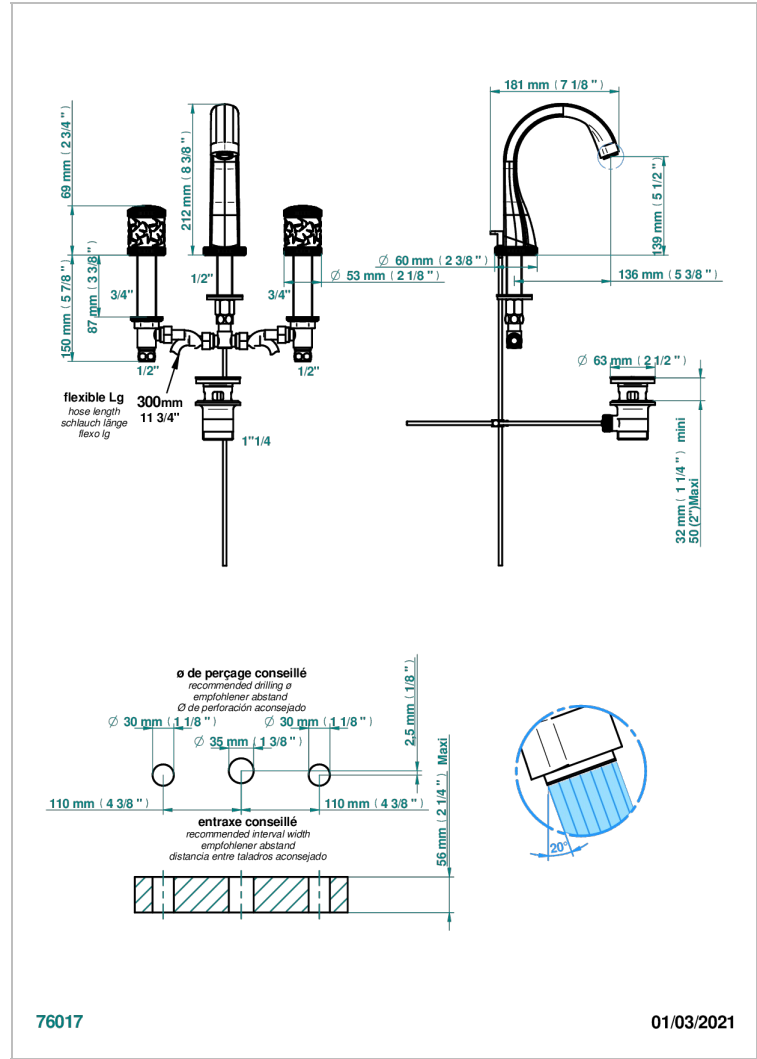

HIRONDELLES PLATINUM STAMPED

A4K-151M

Rim mounted 3-hole basin mixer with waste for marble

CHARACTERISTIC

- ACS : 18ACCLY393
- NF : NF EN 200 - IA - Chrome

STANDARDS

AVAILABLE FINITIONS

Antique nickel - H28
Black ceram - D30
Blush PVD - H62
Brass color PVD - H49
Brown bronze color PVD - F33
Gold color PVD - H52

Nickel color PVD - H55
Polished chrome (color finish) - A02
Polished gold (color finish) - F01
Polished nickel - B01
Soft gold - F30
Soft matt gold - F31

Umber PVD - H66
Varnished matt antique red copper
(color finish) - H07