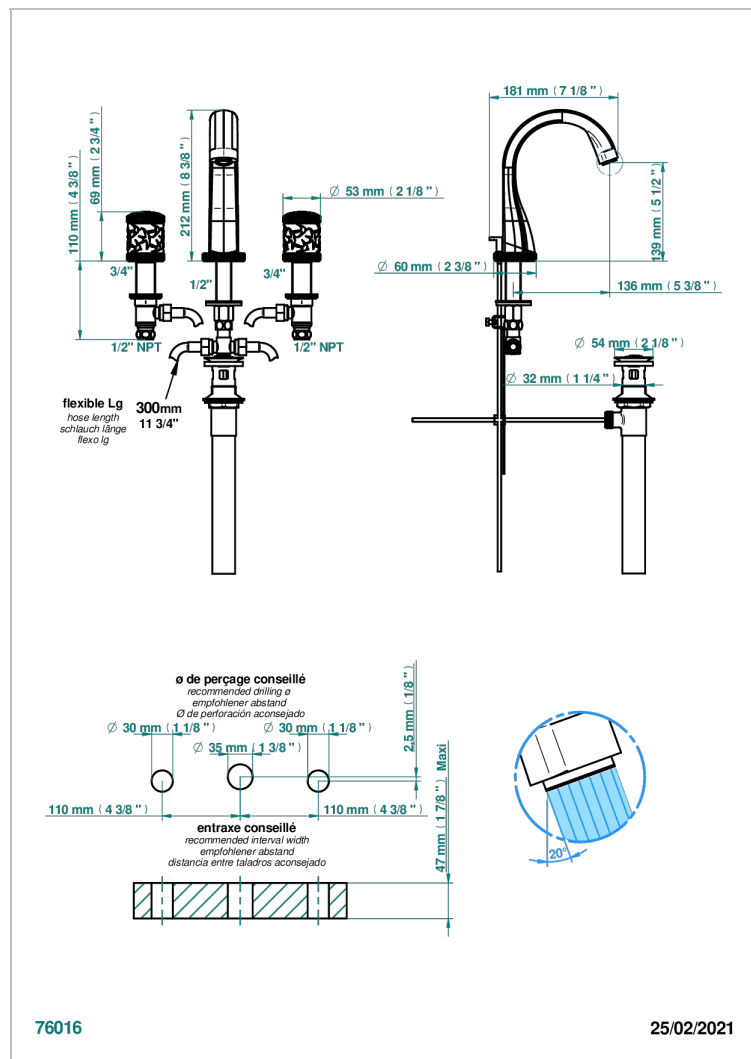

HIRONDELLES GOLD STAMPED

A4L-151/US

Rim mounted 3-hole basin mixer with waste

CARACTERÍSTICAS

- Hironnelles Gold stamped
- Rim mounted 3-hole basin mixer with waste

ACABADOS DISPONIBLES

Bronce claro - D01
Cerámica negra mate - D30
Cobre viejo mate - H07
Cromo - A02
Cromo mate - C02
Dorado - F01