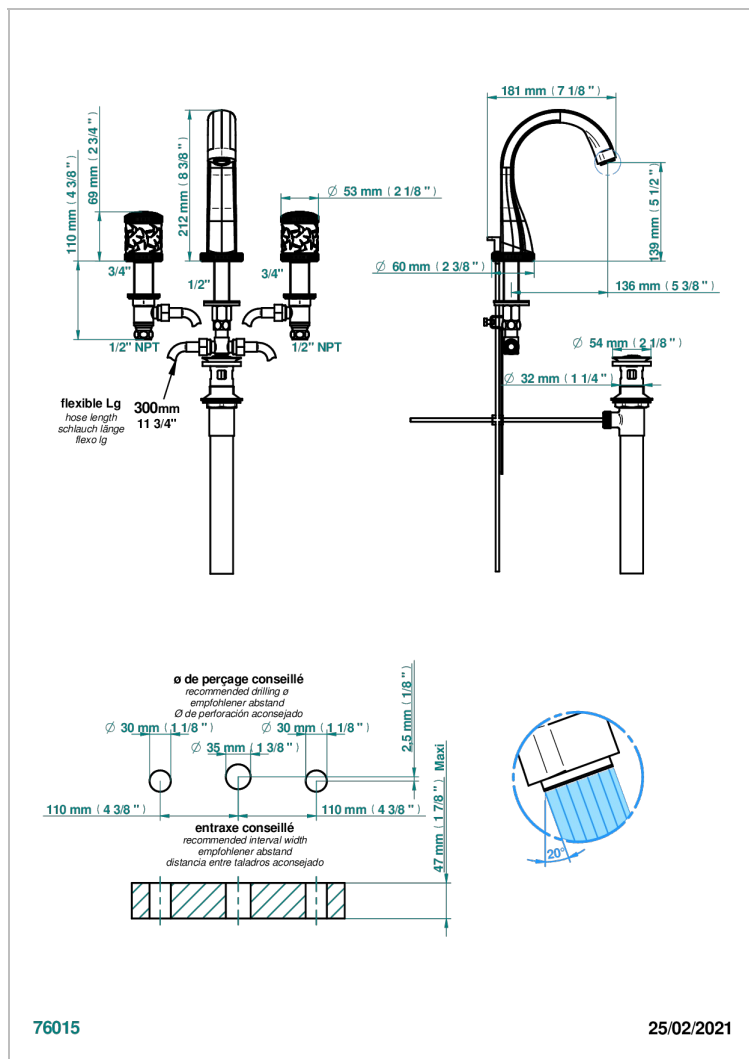

HIRONDELLES PLATINUM STAMPED

A4K-151/US

Rim mounted 3-hole basin mixer with waste

CARACTERÍSTICAS

- Hironnelles Platinum stamped
- Rim mounted 3-hole basin mixer with waste

ACABADOS DISPONIBLES

Bronce claro - D01
Cerámica negra mate - D30
Cobre viejo mate - H07
Cromo - A02
Cromo mate - C02
Dorado - F01