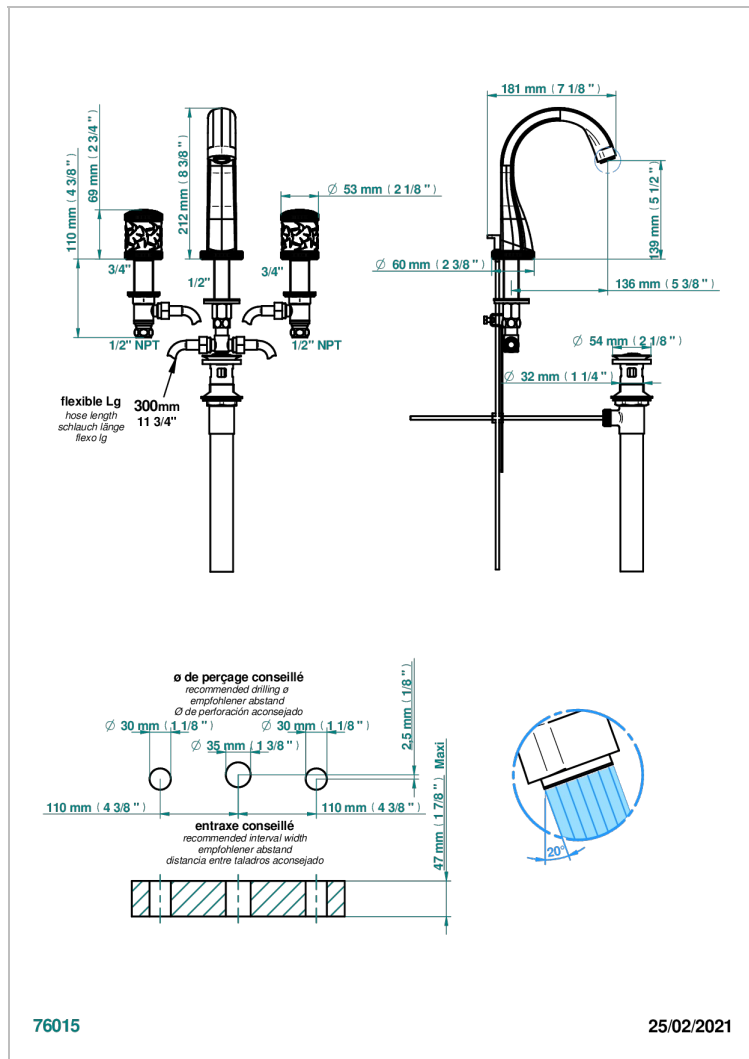

HIRONDELLES PLATINUM STAMPED

A4K-151/US

Widespread lavatory set with drain

CHARACTERISTIC

- Hironnelles Platinum stamped
- Widespread lavatory set with drain

AVAILABLE FINITIONS

Black ceram - D30
Blush PVD - H62
Brass color PVD - H49
Brown bronze color PVD - F33
Chrome polished - A02
Copper antique matt, coated - H07

Matt nickel (American satin) - C01
Matt nickel color PVD - H56
Nickel antique / Sovereign - H28
Nickel color PVD - H55
Nickel polished - B01
Soft gold - F30

Soft matt gold - F31
Umber PVD - H66