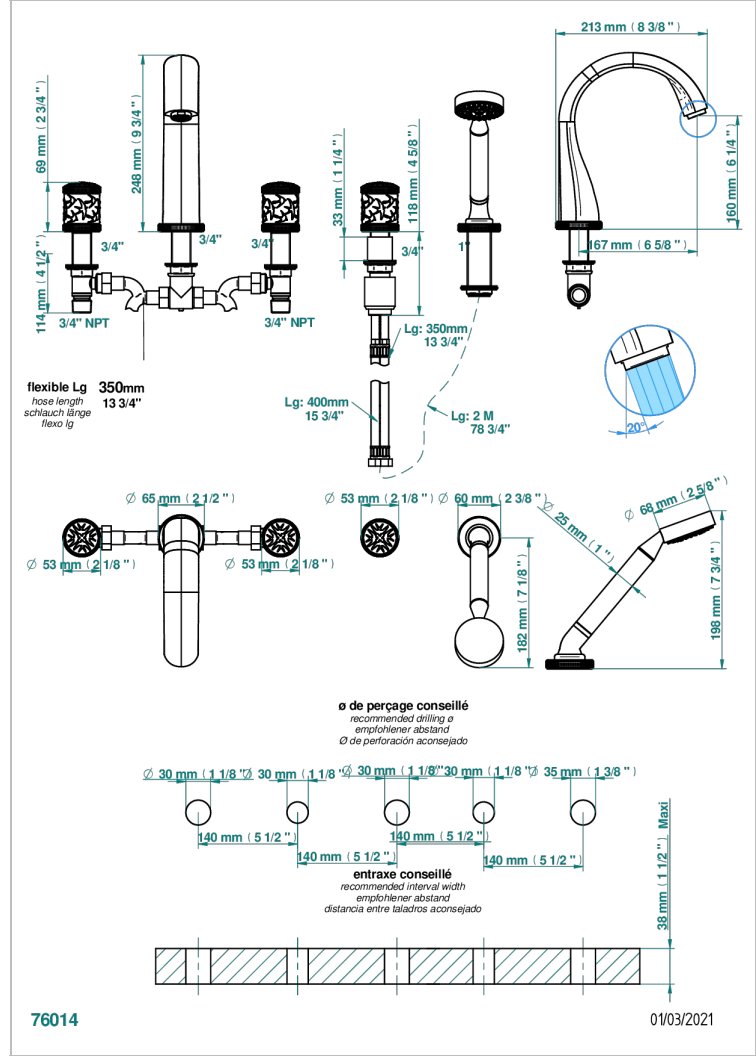

HIRONDELLES GOLD STAMPED

A4L-1132SGUS

THG[®]
PARIS

Roman tub set with 2 x 3/4" valves and rim mounted ceramic mixer with progressive cartridge and handshower

CHARACTERISTIC

- Hironnelles Gold stamped
- Roman tub set with 2 x 3/4" valves and rim mounted ceramic mixer with progressive cartridge and handshower