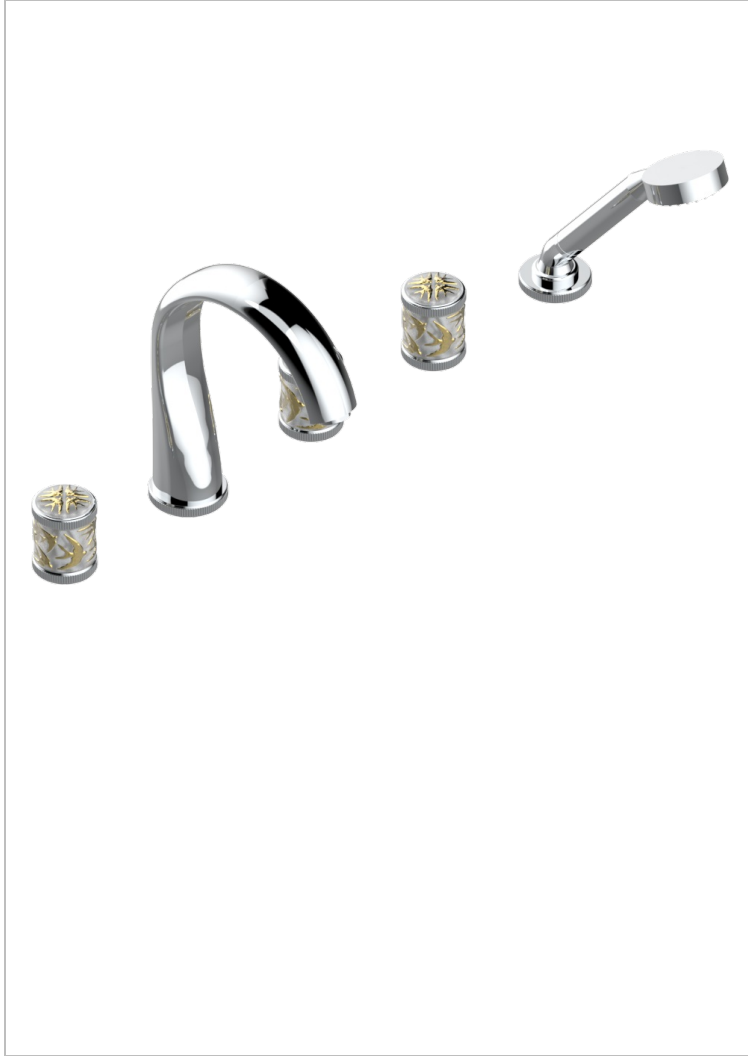

HIRONDELLES GOLD STAMPED

A4L-1132SGUS

THG[®]
PARIS

Roman tub set with 2 x 3/4" valves and rim mounted ceramic mixer with progressive cartridge and handshower

CHARACTERISTIC

- Hironnelles Gold stamped
- Roman tub set with 2 x 3/4" valves and rim mounted ceramic mixer with progressive cartridge and handshower

AVAILABLE FINITIONS

Black ceram - D30
Blush PVD - H62
Brass color PVD - H49
Brown bronze color PVD - F33
Chrome polished - A02
Copper antique matt, coated - H07

Gold color PVD - H52
Gold mat - F07
Gold polished - F01
Graphite PVD - H64
Light coated bronze - D01
Matt Umber PVD - H67

Matt blush PVD - H60
Matt brass color PVD - H50
Matt brown bronze color PVD - F34
Matt chrome (American satin) - CO2
Matt gold color PVD - H53
Matt graphite PVD - H65

Matt nickel (American satin) - CO1
Matt nickel color PVD - H56
Nickel antique / Sovereign - H28
Nickel color PVD - H55
Nickel polished - B01
Soft gold - F30

Soft matt gold - F31
Umber PVD - H66