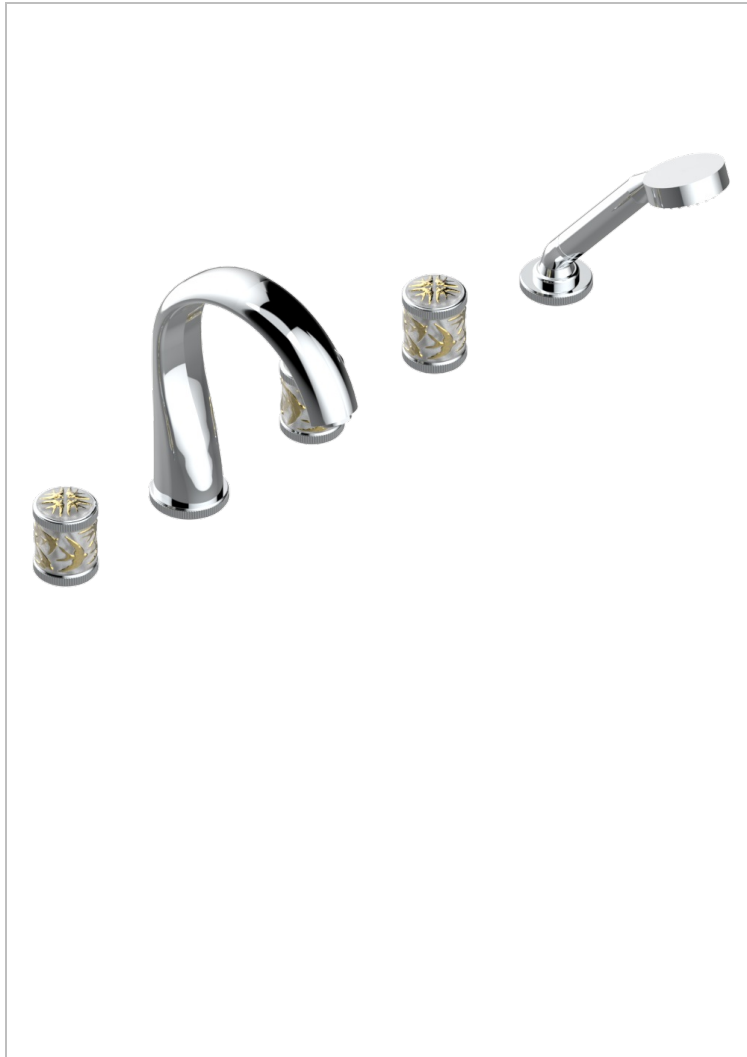

HIRONDELLES GOLD STAMPED

A4L-1132SG

5-hole bath/shower mixer with super goliath spout, 2 x 3/4" valves, and rim mounted handshower supplied by progressive cartridge mixer

CHARACTERISTIC

- Hironnelles Gold stamped
- 5-hole bath/shower mixer with super goliath spout, 2 x 3/4" valves, and rim mounted handshower supplied by progressive cartridge mixer

AVAILABLE FINITIONS

Antique nickel - H28
Black ceram - D30
Blush PVD - H62
Brass color PVD - H49
Brown bronze color PVD - F33
Gold color PVD - H52

Graphite PVD - H64
Lacquered light bronze - D01
Matt Umber PVD - H67
Matt blush PVD - H60
Matt brass color PVD - H50
Matt brown bronze color PVD - F34

Matt chrome - C02
Matt gold - F07
Matt gold color PVD - H53
Matt graphite PVD - H65
Matt nickel (color finish) - C01
Matt nickel color PVD - H56

Nickel color PVD - H55
Polished chrome (color finish) - A02
Polished gold (color finish) - F01
Polished nickel - B01
Soft gold - F30
Soft matt gold - F31

Umber PVD - H66
Varnished matt antique red copper (color finish) - H07