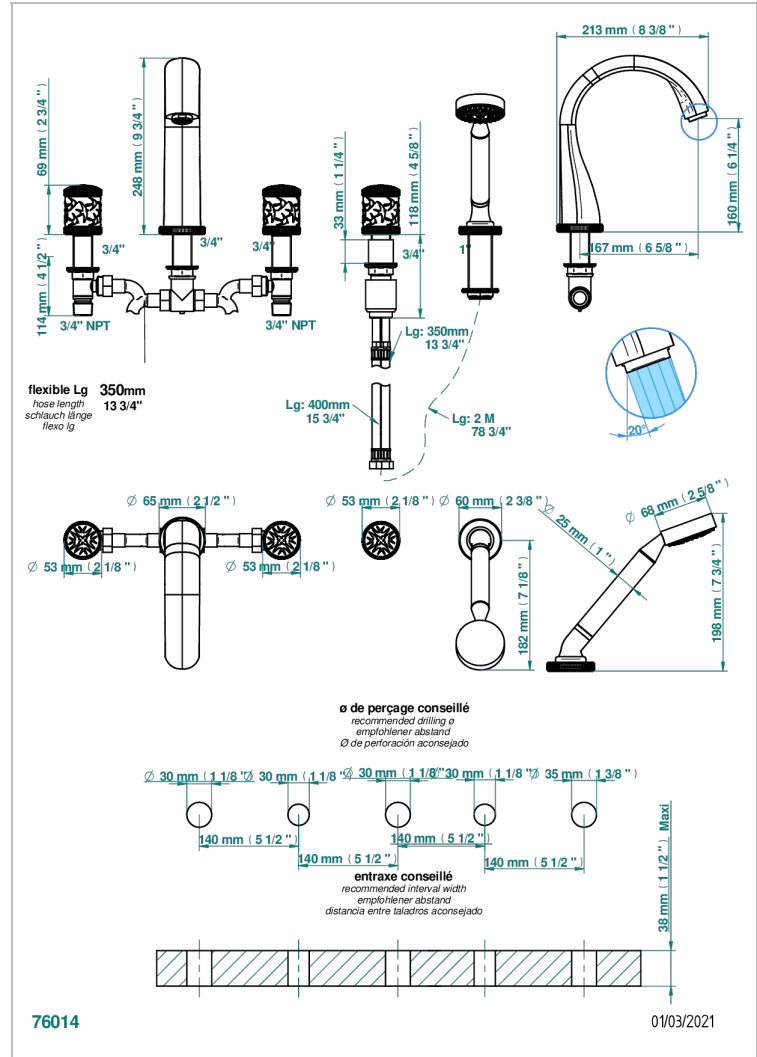

HIRONDELLES GOLD STAMPED

A4L-1132SG

5-hole bath/shower mixer with super goliath spout, 2 x 3/4" valves, and rim mounted handshower supplied by progressive cartridge mixer

CHARACTERISTIC

- Hironnelles Gold stamped
- 5-hole bath/shower mixer with super goliath spout, 2 x 3/4" valves, and rim mounted handshower supplied by progressive cartridge mixer

AVAILABLE FINITIONS

Antique nickel - H28
Black ceram - D30
Blush PVD - H62
Brass color PVD - H49
Brown bronze color PVD - F33
Gold color PVD - H52

Graphite PVD - H64
Lacquered light bronze - D01
Matt Umber PVD - H67
Matt blush PVD - H60
Matt brass color PVD - H50
Matt brown bronze color PVD - F34

Umber PVD - H66
Varnished matt antique red copper (color finish) - H07