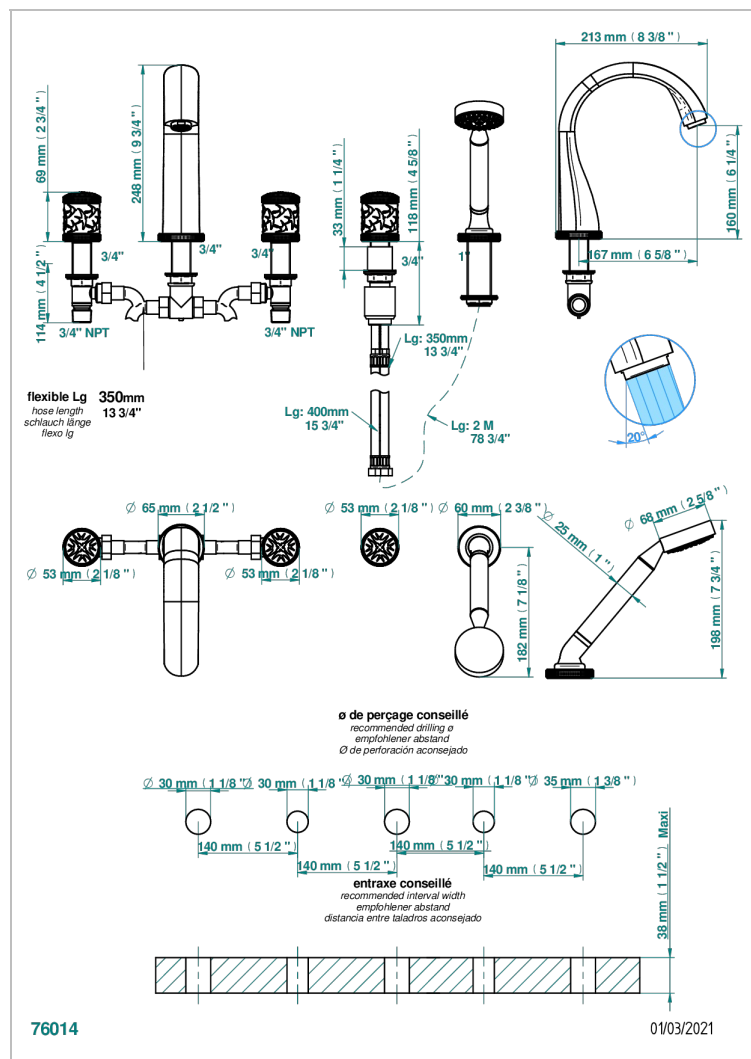

HIRONDELLES GOLD STAMPED

A4L-1132SG

5-hole bath/shower mixer with super goliath spout, 2 x 3/4" valves, and rim mounted handshower supplied by progressive cartridge mixer

CHARACTERISTIC

- Hironnelles Gold stamped
- 5-hole bath/shower mixer with super goliath spout, 2 x 3/4" valves, and rim mounted handshower supplied by progressive cartridge mixer

AVAILABLE FINITIONS

Antique nickel - H28
Black ceram - D30
Blush PVD - H62
Brass color PVD - H49
Brown bronze color PVD - F33
Gold color PVD - H52

Graphite PVD - H64
Lacquered light bronze - D01
Matt Umber PVD - H67
Matt blush PVD - H60
Matt brass color PVD - H50
Matt brown bronze color PVD - F34

Umber PVD - H66
Varnished matt antique red copper (color finish) - H07