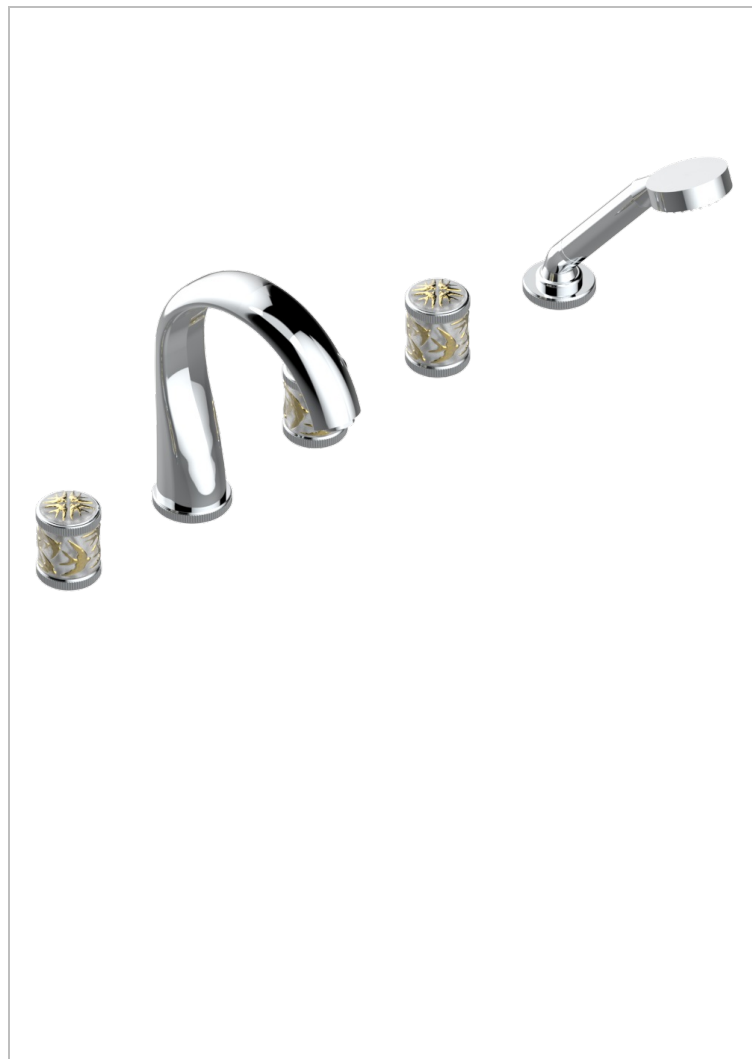

HIRONDELLES GOLD STAMPED

A4L-1132SG

5-hole bath/shower mixer with super goliath spout, 2 x 3/4" valves, and rim mounted handshower supplied by progressive cartridge mixer

CHARACTERISTIC

- Hironnelles Gold stamped
- 5-hole bath/shower mixer with super goliath spout, 2 x 3/4" valves, and rim mounted handshower supplied by progressive cartridge mixer

AVAILABLE FINITIONS

Antique nickel - H28
Black ceram - D30
Blush PVD - H62
Brass color PVD - H49
Brown bronze color PVD - F33
Gold color PVD - H52

Graphite PVD - H64
Lacquered light bronze - D01
Matt Umber PVD - H67
Matt blush PVD - H60
Matt brass color PVD - H50
Matt brown bronze color PVD - F34

Matt chrome - C02
Matt gold - F07
Matt gold color PVD - H53
Matt graphite PVD - H65
Matt nickel (color finish) - C01
Matt nickel color PVD - H56

Nickel color PVD - H55
Polished chrome (color finish) - A02
Polished gold (color finish) - F01
Polished nickel - B01
Soft gold - F30
Soft matt gold - F31

Umber PVD - H66
Varnished matt antique red copper (color finish) - H07