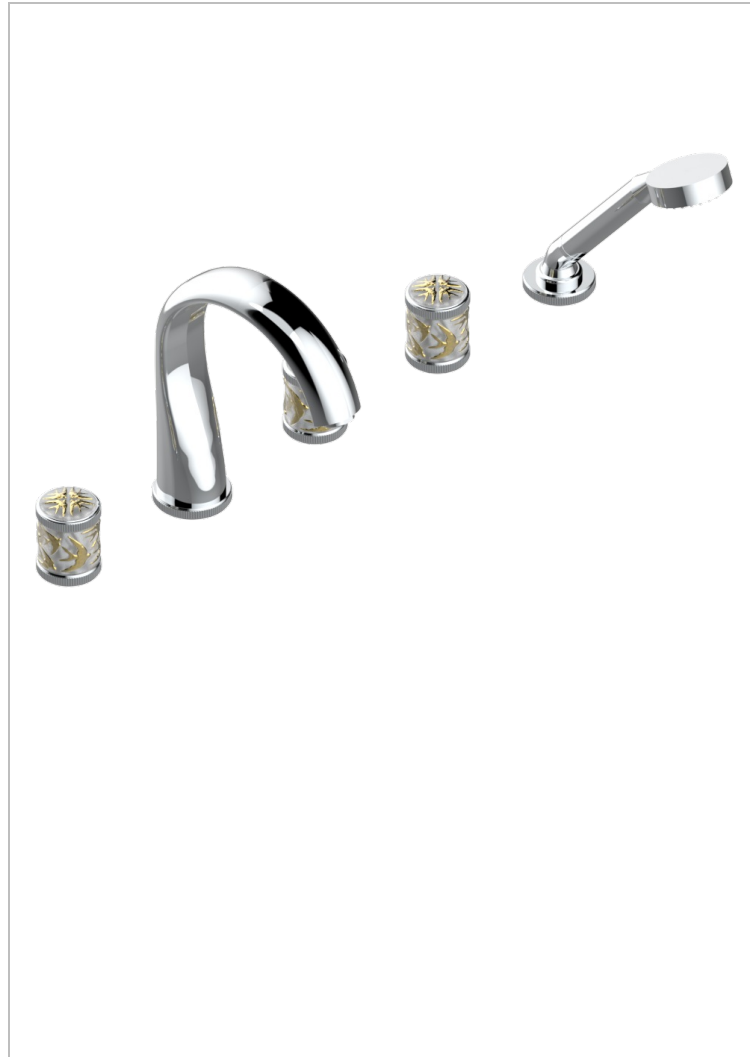

# HIRONDELLES GOLD STAMPED

A4L-1132SG

5-hole bath/shower mixer with super goliath spout, 2 x 3/4" valves, and rim mounted handshower supplied by progressive cartridge mixer

## CHARACTERISTIC

- Hironnelles Gold stamped
- 5-hole bath/shower mixer with super goliath spout, 2 x 3/4" valves, and rim mounted handshower supplied by progressive cartridge mixer

## AVAILABLE FINITIONS

Antique nickel - H28  
Black ceram - D30  
Blush PVD - H62  
Brass color PVD - H49  
Brown bronze color PVD - F33  
Gold color PVD - H52

Graphite PVD - H64  
Lacquered light bronze - D01  
Matt Umber PVD - H67  
Matt blush PVD - H60  
Matt brass color PVD - H50  
Matt brown bronze color PVD - F34