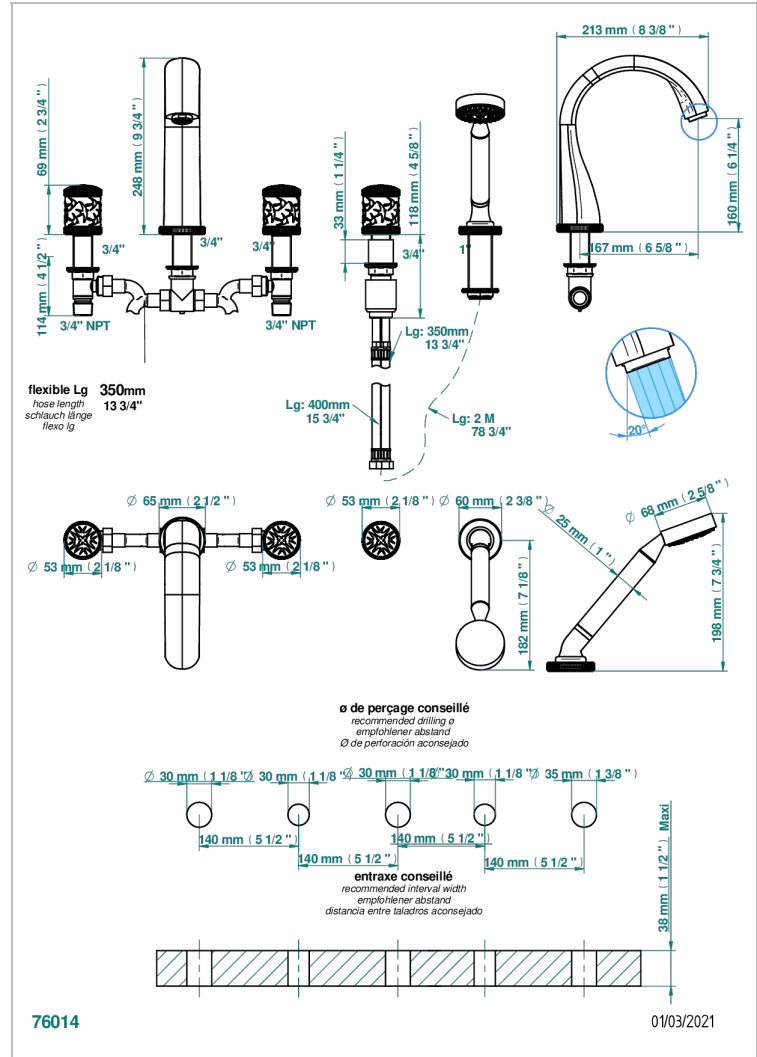

# HIRONDELLES GOLD STAMPED

A4L-1132SG

5-hole bath/shower mixer with super goliath spout, 2 x 3/4" valves, and rim mounted handshower supplied by progressive cartridge mixer

## CHARACTERISTIC

- Hironnelles Gold stamped
- 5-hole bath/shower mixer with super goliath spout, 2 x 3/4" valves, and rim mounted handshower supplied by progressive cartridge mixer