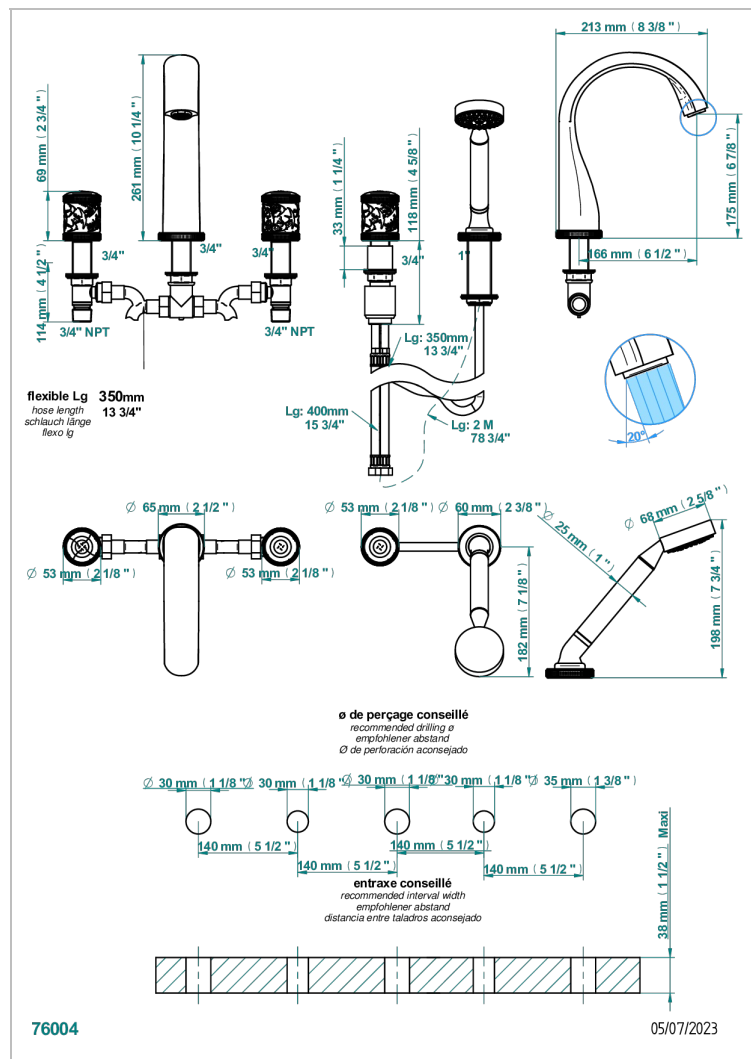

# HIRONDELLES PLATINUM STAMPED

A4K-1132SGUS

Roman tub set with 2 x 3/4" valves and rim mounted ceramic mixer with progressive cartridge and handshower

## CHARACTERISTIC

- Hironnelles Platinum stamped
- Roman tub set with 2 x 3/4" valves and rim mounted ceramic mixer with progressive cartridge and handshower