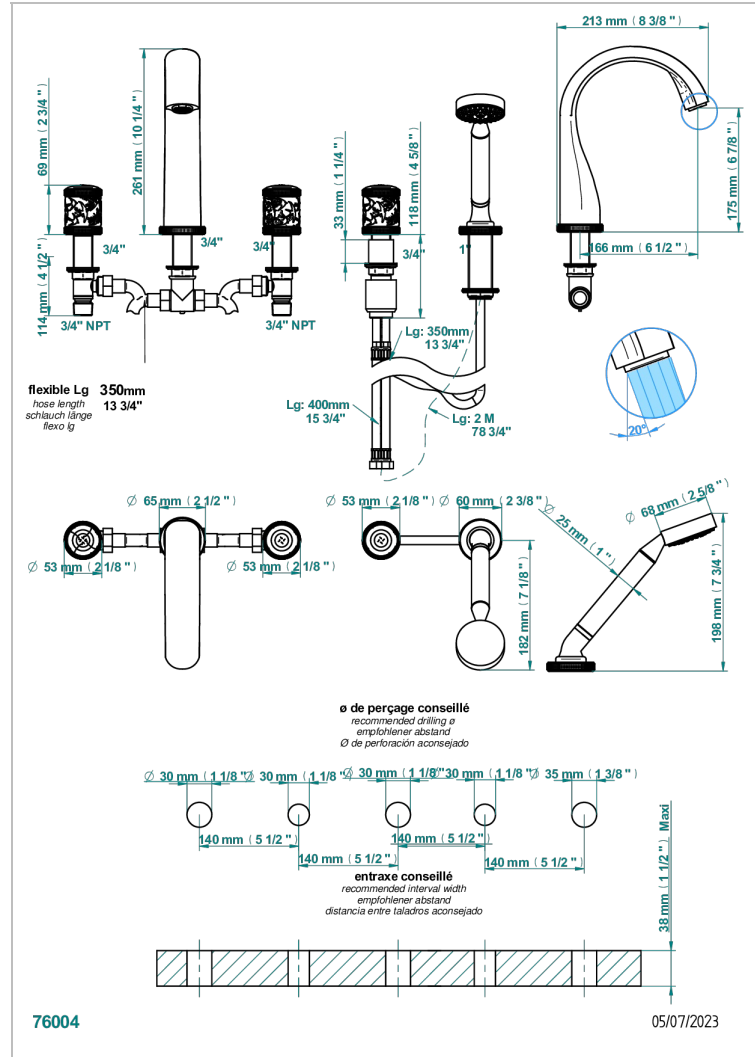

HIRONDELLES PLATINUM STAMPED

A4K-1132SG

5-hole bath/shower mixer with super goliath spout, 2 x 3/4" valves, and rim mounted handshower supplied by progressive cartridge mixer

CHARACTERISTIC

- Hironnelles Platinum stamped
- 5-hole bath/shower mixer with super goliath spout, 2 x 3/4" valves, and rim mounted handshower supplied by progressive cartridge mixer

AVAILABLE FINITIONS

Antique nickel - H28
Black ceram - D30
Blush PVD - H62
Brass color PVD - H49
Brown bronze color PVD - F33
Gold color PVD - H52

Graphite PVD - H64
Lacquered light bronze - D01
Matt Umber PVD - H67
Matt blush PVD - H60
Matt brass color PVD - H50
Matt brown bronze color PVD - F34

Umber PVD - H66
Varnished matt antique red copper (color finish) - H07