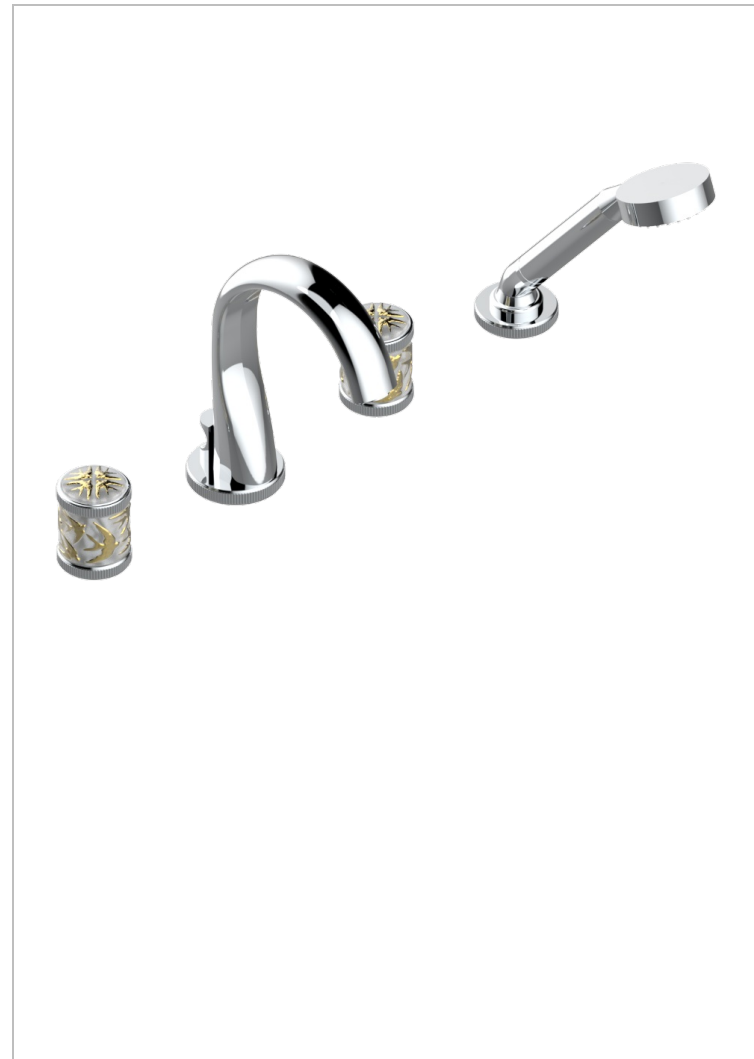

HIRONDELLES GOLD STAMPED

A4L-112B

Rim mounted 4-hole bath/shower mixer, diverter to normal spout

CHARACTERISTIC

- ACS : 18ACCLY473
- NF : NF EN 200 - IID/A - Chrome

STANDARDS

AVAILABLE FINITIONS

Antique nickel - H28
Black ceram - D30
Blush PVD - H62
Brass color PVD - H49
Brown bronze color PVD - F33
Gold color PVD - H52

Graphite PVD - H64
Lacquered light bronze - D01
Matt Umber PVD - H67
Matt blush PVD - H60
Matt brass color PVD - H50
Matt brown bronze color PVD - F34

Matt chrome - C02
Matt gold - F07
Matt gold color PVD - H53
Matt graphite PVD - H65
Matt nickel (color finish) - C01
Matt nickel color PVD - H56

Nickel color PVD - H55
Polished chrome (color finish) - A02
Polished gold (color finish) - F01
Polished nickel - B01
Soft gold - F30
Soft matt gold - F31

Umber PVD - H66
Varnished matt antique red copper (color finish) - H07