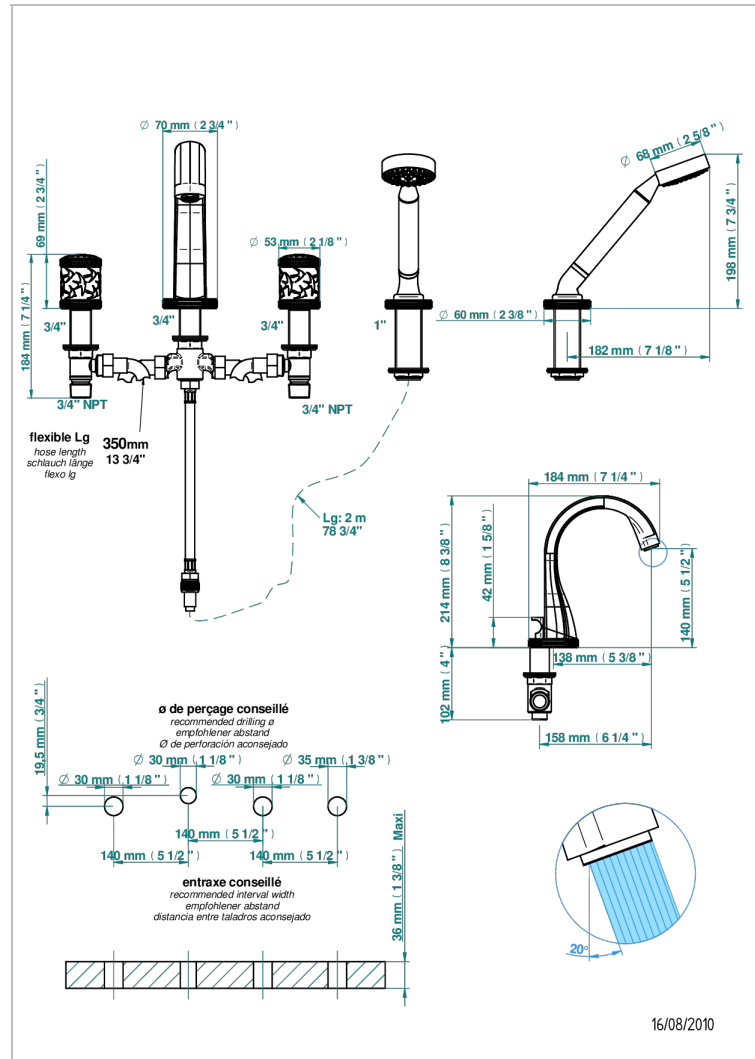

HIRONDELLES GOLD STAMPED

A4L-112B

Rim mounted 4-hole bath/shower mixer, diverter to normal spout

CHARACTERISTIC

- ACS : 18ACCLY473
- NF : NF EN 200 - IID/A - Chrome

STANDARDS

AVAILABLE FINITIONS

Antique nickel - H28
Black ceram - D30
Blush PVD - H62
Brass color PVD - H49
Brown bronze color PVD - F33
Gold color PVD - H52

Graphite PVD - H64
Lacquered light bronze - D01
Matt Umber PVD - H67
Matt blush PVD - H60
Matt brass color PVD - H50
Matt brown bronze color PVD - F34

Matt chrome - C02
Matt gold - F07
Matt gold color PVD - H53
Matt graphite PVD - H65
Matt nickel (color finish) - C01
Matt nickel color PVD - H56

Nickel color PVD - H55
Polished chrome (color finish) - A02
Polished gold (color finish) - F01
Polished nickel - B01
Soft gold - F30
Soft matt gold - F31

Umber PVD - H66
Varnished matt antique red copper (color finish) - H07