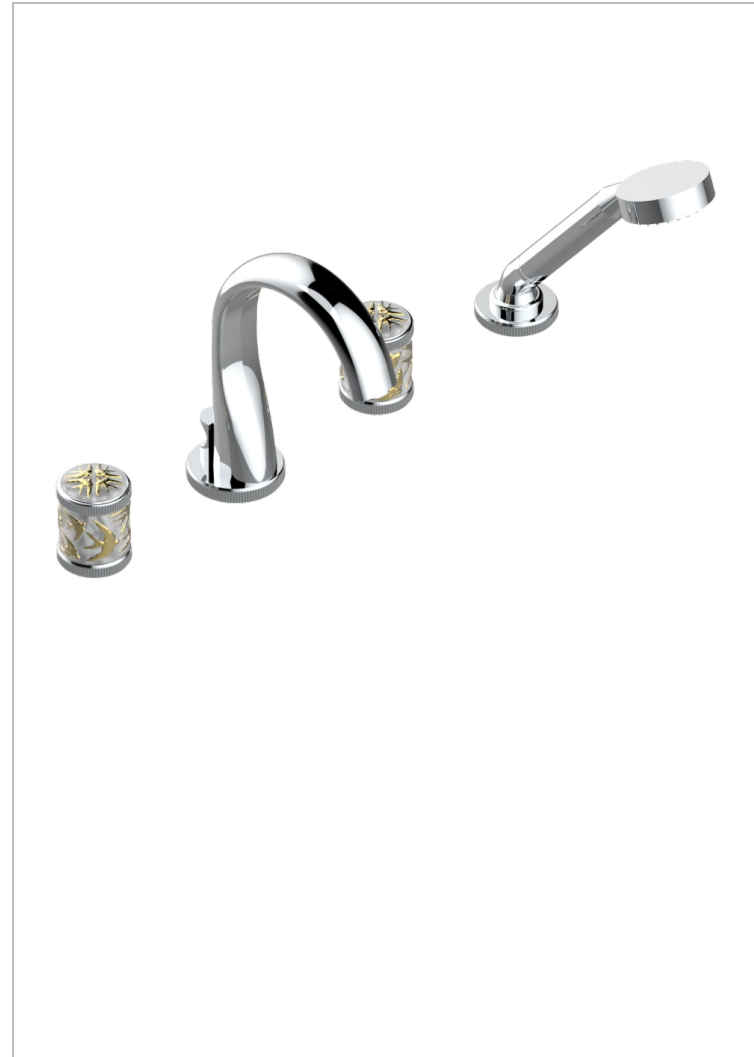

HIRONDELLES GOLD STAMPED

A4L-112B

Rim mounted 4-hole bath/shower mixer, diverter to normal spout

CHARACTERISTIC

- ACS : 18ACCLY473
- NF : NF EN 200 - IID/A - Chrome

STANDARDS

AVAILABLE FINITIONS

Antique nickel - H28
Black ceram - D30
Blush PVD - H62
Brass color PVD - H49
Brown bronze color PVD - F33
Gold color PVD - H52

Graphite PVD - H64
Lacquered light bronze - D01
Matt Umber PVD - H67
Matt blush PVD - H60
Matt brass color PVD - H50
Matt brown bronze color PVD - F34

Matt chrome - C02
Matt gold - F07
Matt gold color PVD - H53
Matt graphite PVD - H65
Matt nickel (color finish) - C01
Matt nickel color PVD - H56

Nickel color PVD - H55
Polished chrome (color finish) - A02
Polished gold (color finish) - F01
Polished nickel - B01
Soft gold - F30
Soft matt gold - F31

Umber PVD - H66
Varnished matt antique red copper (color finish) - H07