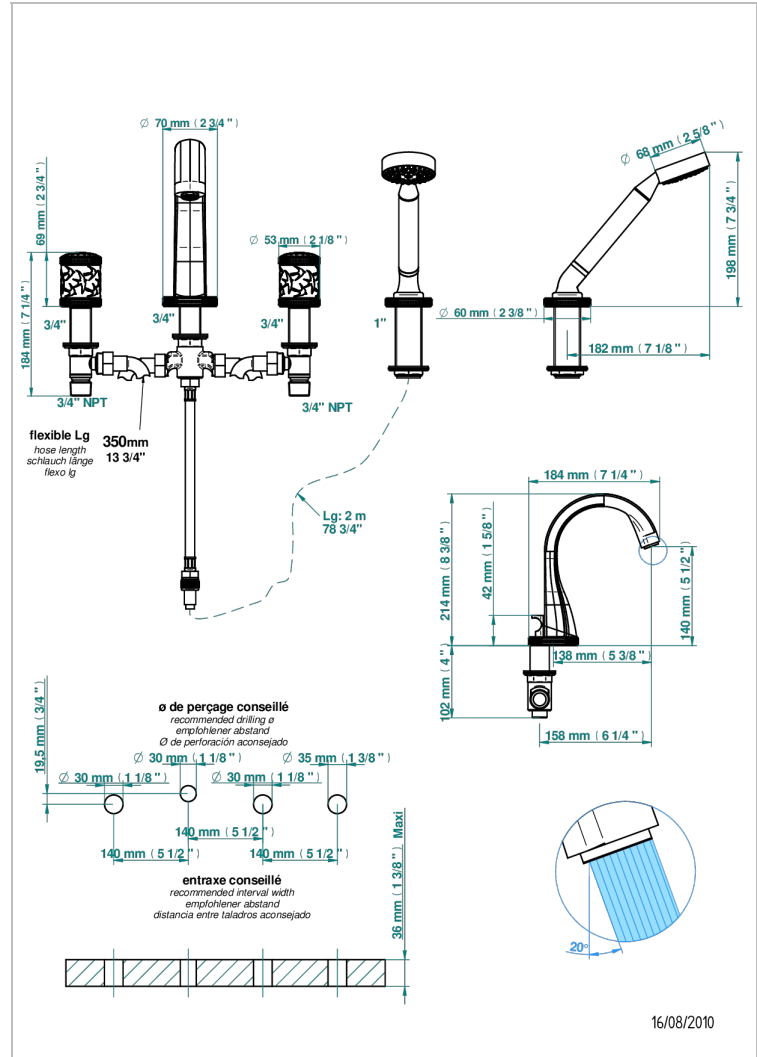

HIRONDELLES GOLD STAMPED

A4L-112B

Rim mounted 4-hole bath/shower mixer, diverter to normal spout

CHARACTERISTIC

- ACS : 18ACCLY473
- NF : NF EN 200 - IID/A - Chrome

STANDARDS

AVAILABLE FINITIONS

Antique nickel - H28
Black ceram - D30
Blush PVD - H62
Brass color PVD - H49
Brown bronze color PVD - F33
Gold color PVD - H52

Graphite PVD - H64
Lacquered light bronze - D01
Matt Umber PVD - H67
Matt blush PVD - H60
Matt brass color PVD - H50
Matt brown bronze color PVD - F34

Matt chrome - C02
Matt gold - F07
Matt gold color PVD - H53
Matt graphite PVD - H65
Matt nickel (color finish) - C01
Matt nickel color PVD - H56

Nickel color PVD - H55
Polished chrome (color finish) - A02
Polished gold (color finish) - F01
Polished nickel - B01
Soft gold - F30
Soft matt gold - F31

Umber PVD - H66
Varnished matt antique red copper (color finish) - H07