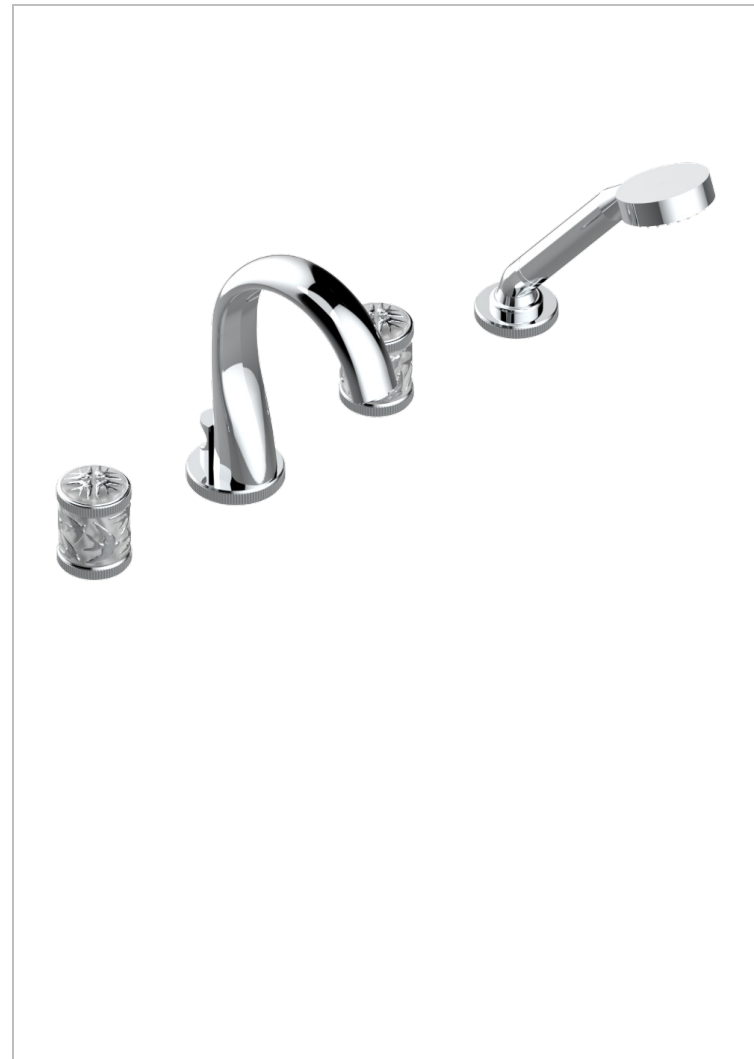

HIRONDELLES PLATINUM STAMPED

A4K-112B

Rim mounted 4-hole bath/shower mixer, diverter to normal spout

CHARACTERISTIC

- ACS : 18ACCLY473
- NF : NF EN 200 - IID/A - Chrome

STANDARDS

AVAILABLE FINITIONS

Antique nickel - H28
Black ceram - D30
Blush PVD - H62
Brass color PVD - H49
Brown bronze color PVD - F33
Gold color PVD - H52

Graphite PVD - H64
Lacquered light bronze - D01
Matt Umber PVD - H67
Matt blush PVD - H60
Matt brass color PVD - H50
Matt brown bronze color PVD - F34

Matt chrome - C02
Matt gold - F07
Matt gold color PVD - H53
Matt graphite PVD - H65
Matt nickel (color finish) - C01
Matt nickel color PVD - H56

Nickel color PVD - H55
Polished chrome (color finish) - A02
Polished gold (color finish) - F01
Polished nickel - B01
Soft gold - F30
Soft matt gold - F31

Umber PVD - H66
Varnished matt antique red copper
(color finish) - H07