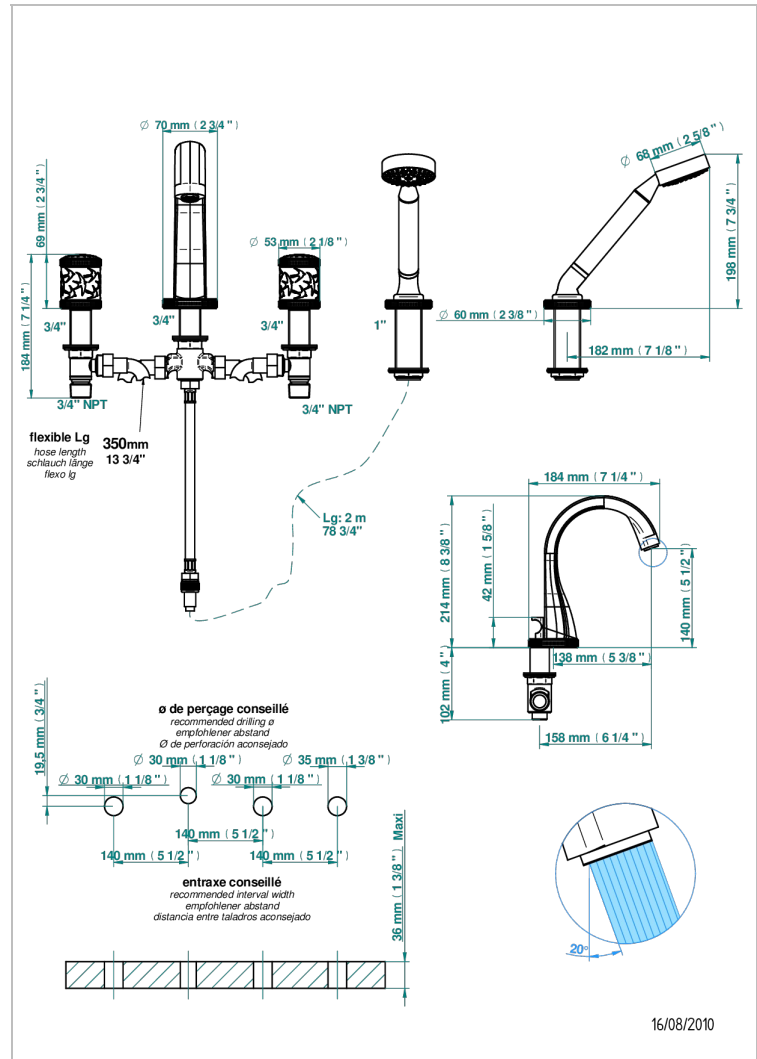

HIRONDELLES PLATINUM STAMPED

A4K-112B

Rim mounted 4-hole bath/shower mixer, diverter to normal spout

CHARACTERISTIC

- ACS : 18ACCLY473
- NF : NF EN 200 - IID/A - Chrome

STANDARDS

AVAILABLE FINITIONS

Antique nickel - H28
Black ceram - D30
Blush PVD - H62
Brass color PVD - H49
Brown bronze color PVD - F33
Gold color PVD - H52

Graphite PVD - H64
Lacquered light bronze - D01
Matt Umber PVD - H67
Matt blush PVD - H60
Matt brass color PVD - H50
Matt brown bronze color PVD - F34

Matt chrome - C02
Matt gold - F07
Matt gold color PVD - H53
Matt graphite PVD - H65
Matt nickel (color finish) - C01
Matt nickel color PVD - H56

Nickel color PVD - H55
Polished chrome (color finish) - A02
Polished gold (color finish) - F01
Polished nickel - B01
Soft gold - F30
Soft matt gold - F31

Umber PVD - H66
Varnished matt antique red copper
(color finish) - H07