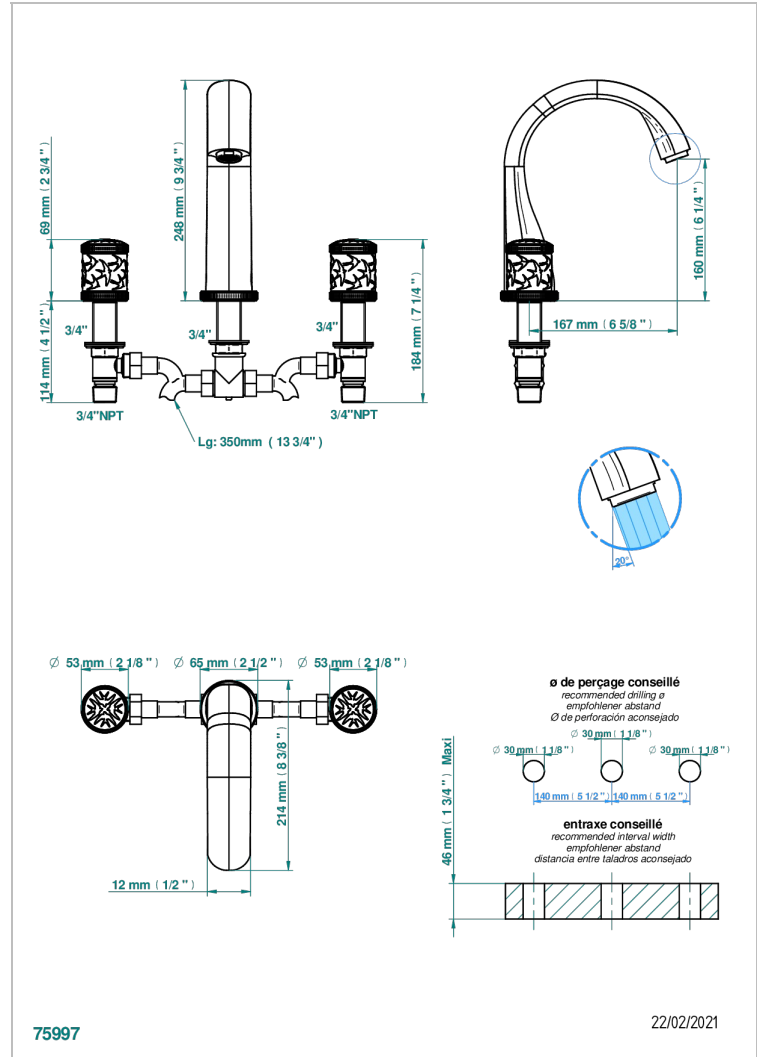

HIRONDELLES GOLD STAMPED

A4L-25SGUS

Roman tub set with 3/4" valves

CHARACTERISTIC

- Hironnelles Gold stamped
- Roman tub set with 3/4" valves

AVAILABLE FINITIONS

Black ceram - D30
Blush PVD - H62
Brass color PVD - H49
Brown bronze color PVD - F33
Chrome polished - A02
Copper antique matt, coated - H07