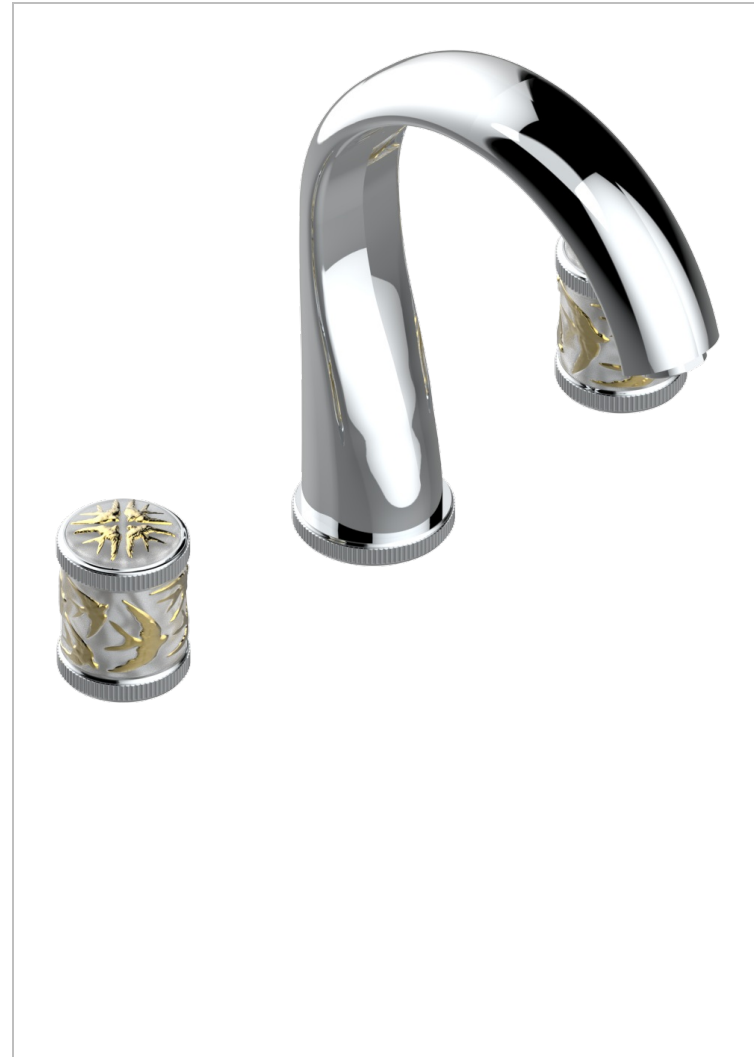

# HIRONDELLES GOLD STAMPED

A4L-25SG

Rim mounted 3-hole bath mixer, super goliath spout

## CHARACTERISTIC

- ACS : 18ACCLY403
- NF : NF EN 200 - IID/A - Chrome

## AVAILABLE FINITIONS

Antique nickel - H28  
Black ceram - D30  
Blush PVD - H62  
Brass color PVD - H49  
Brown bronze color PVD - F33  
Gold color PVD - H52

Graphite PVD - H64  
Lacquered light bronze - D01  
Matt Umber PVD - H67  
Matt blush PVD - H60  
Matt brass color PVD - H50  
Matt brown bronze color PVD - F34