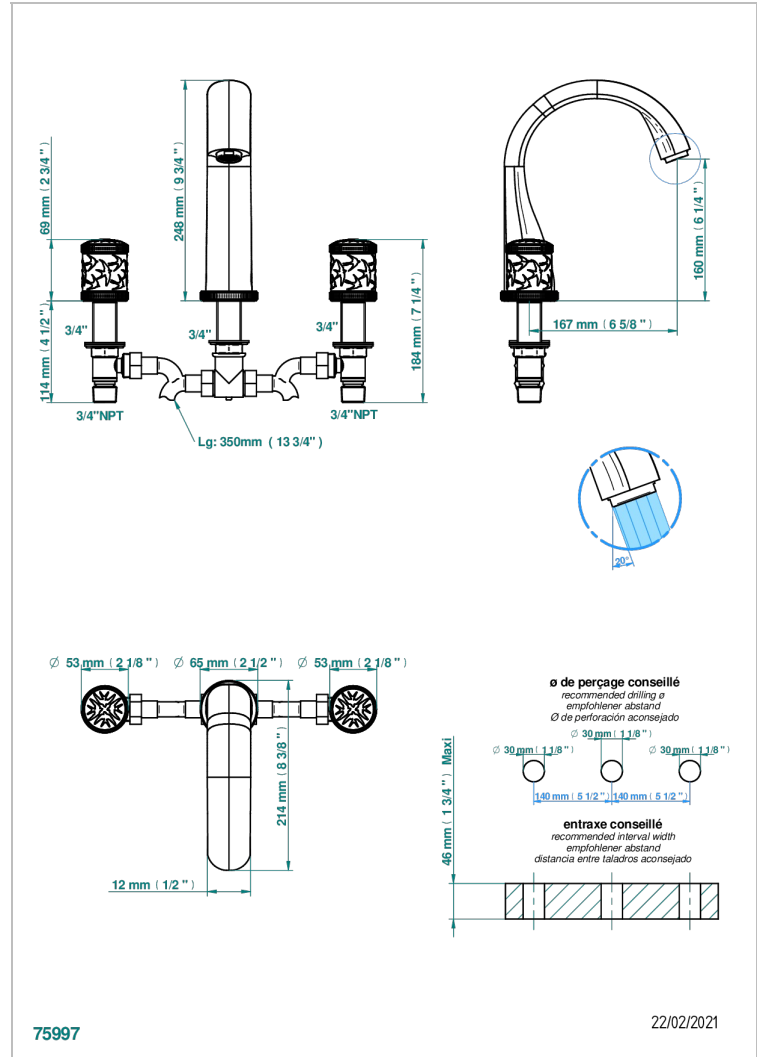

# HIRONDELLES GOLD STAMPED

A4L-25SG

Rim mounted 3-hole bath mixer, super goliath spout

## CHARACTERISTIC

- ACS : 18ACCLY403
- NF : NF EN 200 - IID/A - Chrome