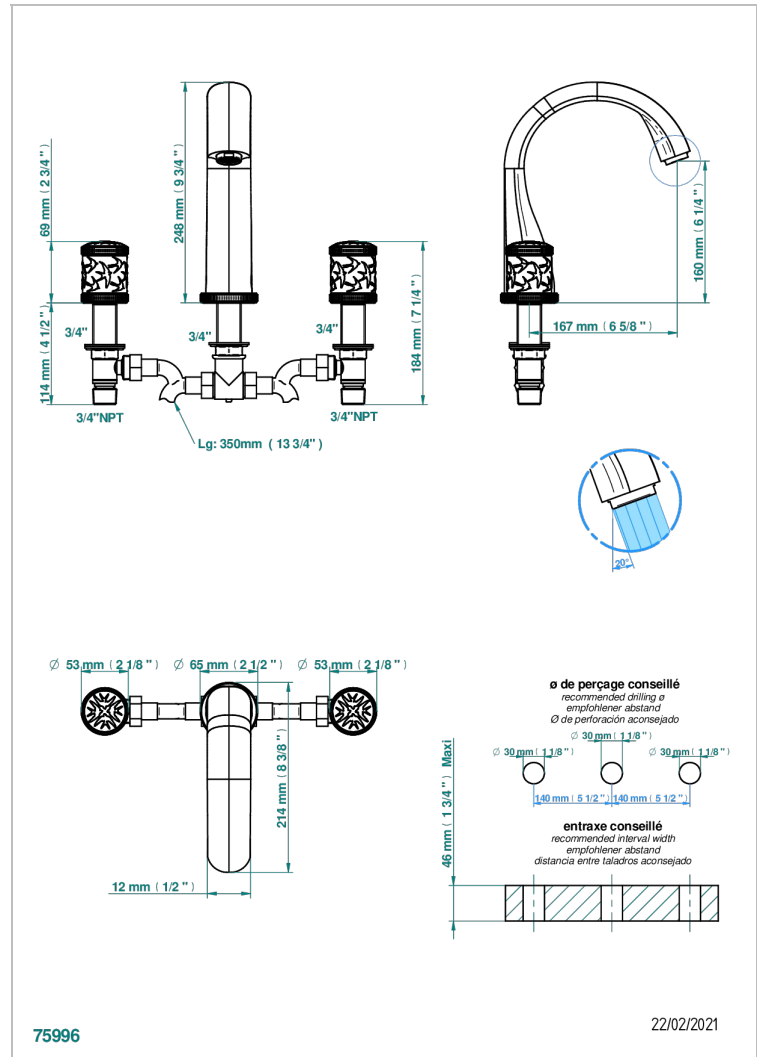

HIRONDELLES PLATINUM STAMPED

A4K-25SGUS

Roman tub set with 3/4" valves

CHARACTERISTIC

- Hironnelles Platinum stamped
- Roman tub set with 3/4" valves

AVAILABLE FINITIONS

Black ceram - D30
Blush PVD - H62
Brass color PVD - H49
Brown bronze color PVD - F33
Chrome polished - A02
Copper antique matt, coated - H07