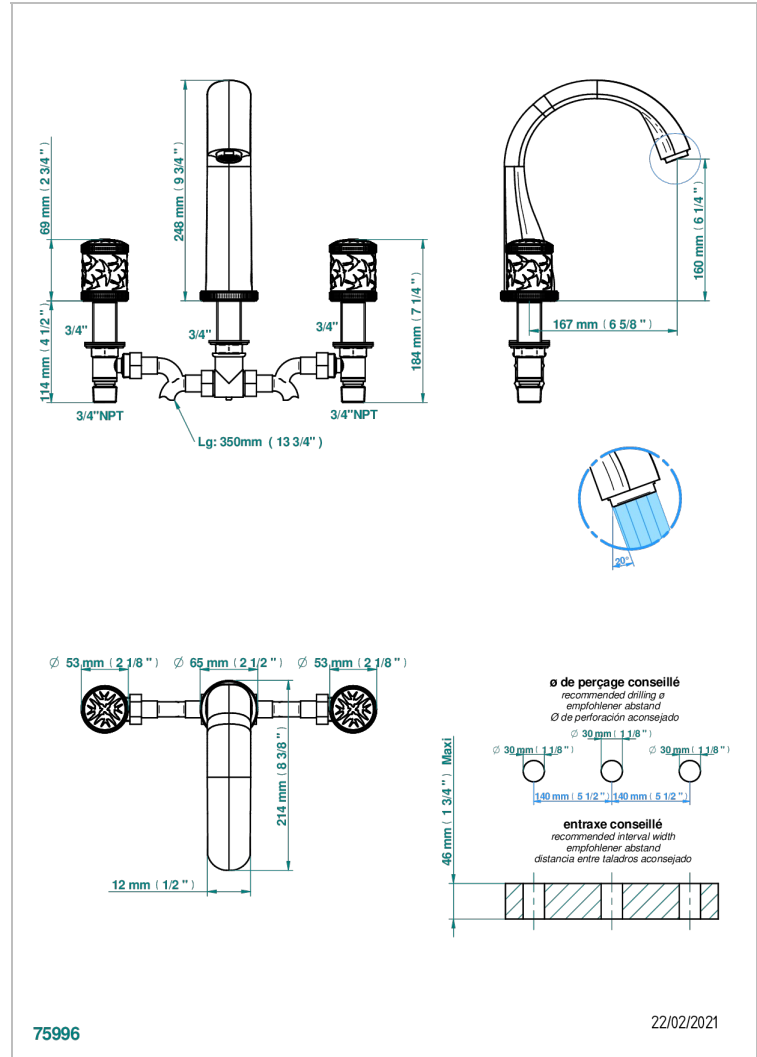

# HIRONDELLES PLATINUM STAMPED

A4K-25SG

Rim mounted 3-hole bath mixer, super goliath spout

## CHARACTERISTIC

- ACS : 18ACCLY403
- NF : NF EN 200 - IID/A - Chrome