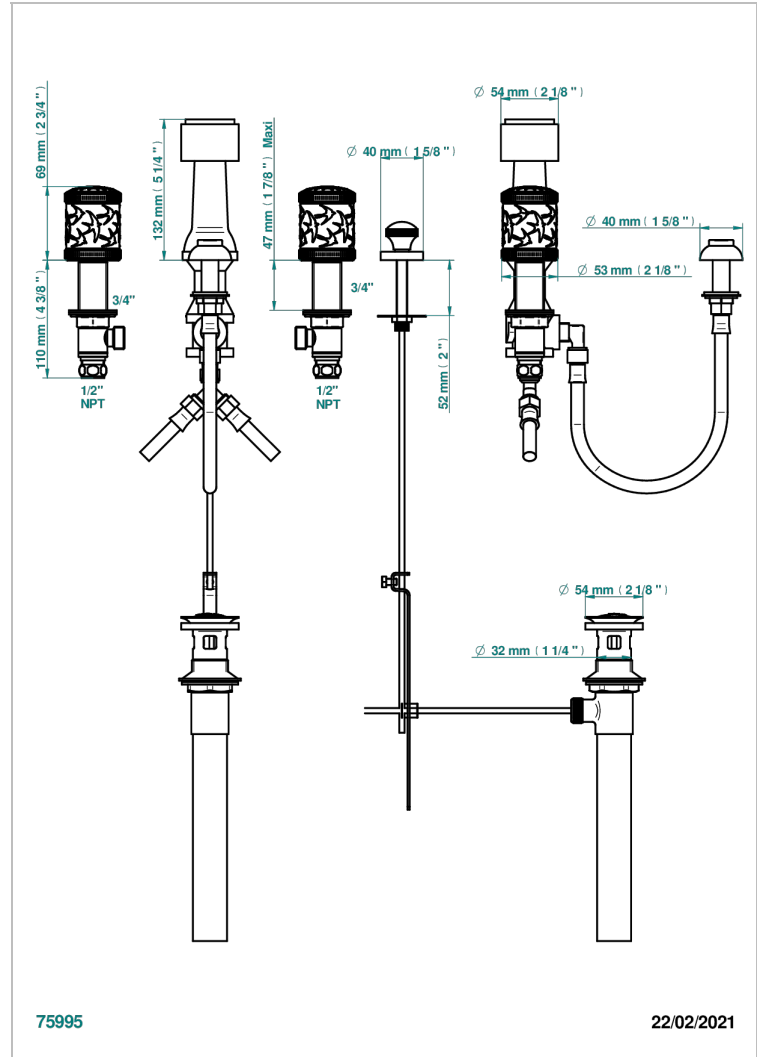

# HIRONDELLES GOLD STAMPED

A4L-207KA

Deck mounted 3-hole bidet with vertical spray, vacuum breaker and drain

75995

22/02/2021