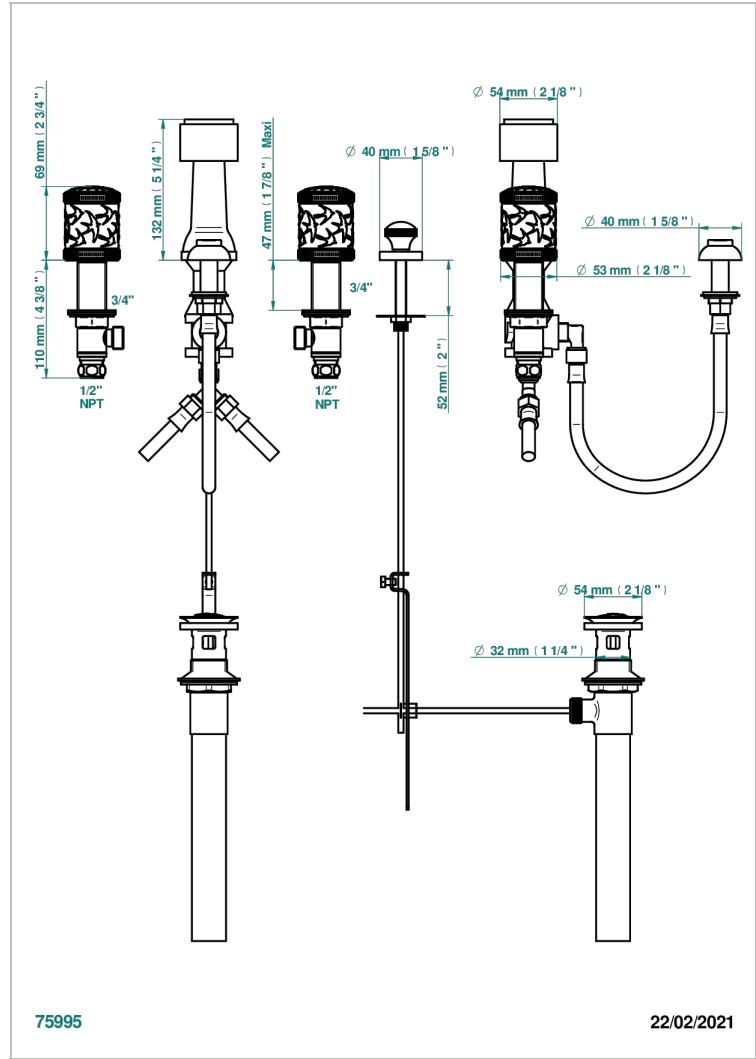

HIRONDELLES GOLD STAMPED

A4L-207KA

Bidet Faucet with vertical spray, drain and vacuum breaker, for bidet Kohler

75995

22/02/2021

CHARACTERISTIC

- ASME : ASME A112.18.1-2011/CSA B125.1-11

STANDARDS

AVAILABLE FINITIONS

Antique nickel - H28
Black ceram - D30
Blush PVD - H62
Brass color PVD - H49
Brown bronze color PVD - F33
Gold color PVD - H52

Graphite PVD - H64
Lacquered light bronze - D01
Matt Umber PVD - H67
Matt blush PVD - H60
Matt brass color PVD - H50
Matt brown bronze color PVD - F34

Umber PVD - H66
Varnished matt antique red copper (color finish) - H07