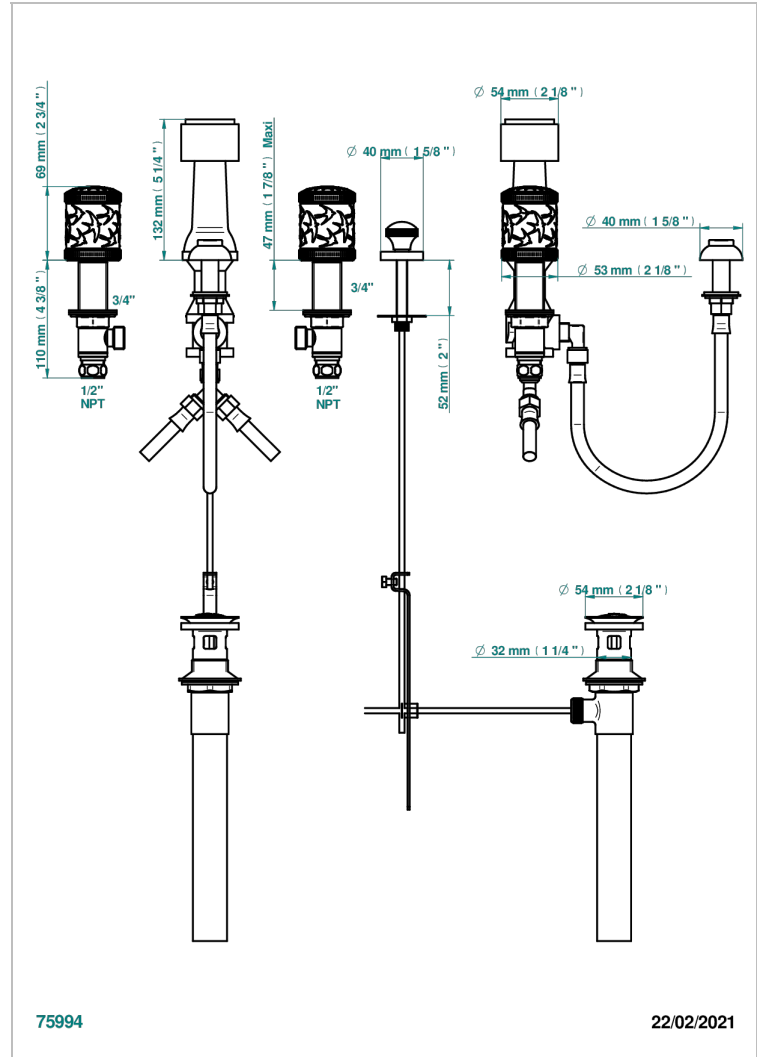

# HIRONDELLES PLATINUM STAMPED

A4K-207KA

Deck mounted 3-hole bidet with vertical spray, vacuum breaker and drain