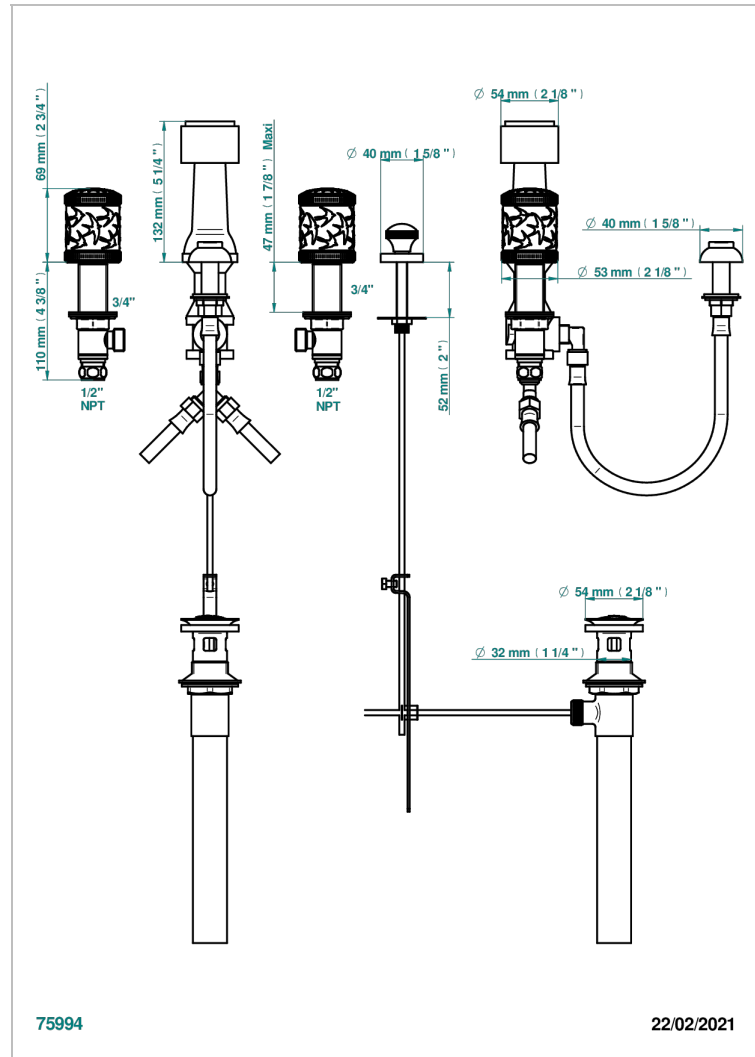

HIRONDELLES PLATINUM STAMPED

A4K-207KA

Bidet Faucet with vertical spray, drain and vacuum breaker, for bidet Kohler

75994

22/02/2021

CHARACTERISTIC

- ASME : ASME A112.18.1-2011/CSA B125.1-11

STANDARDS

AVAILABLE FINITIONS

Antique nickel - H28
Black ceram - D30
Blush PVD - H62
Brass color PVD - H49
Brown bronze color PVD - F33
Gold color PVD - H52

Graphite PVD - H64
Lacquered light bronze - D01
Matt Umber PVD - H67
Matt blush PVD - H60
Matt brass color PVD - H50
Matt brown bronze color PVD - F34

Umber PVD - H66
Varnished matt antique red copper (color finish) - H07