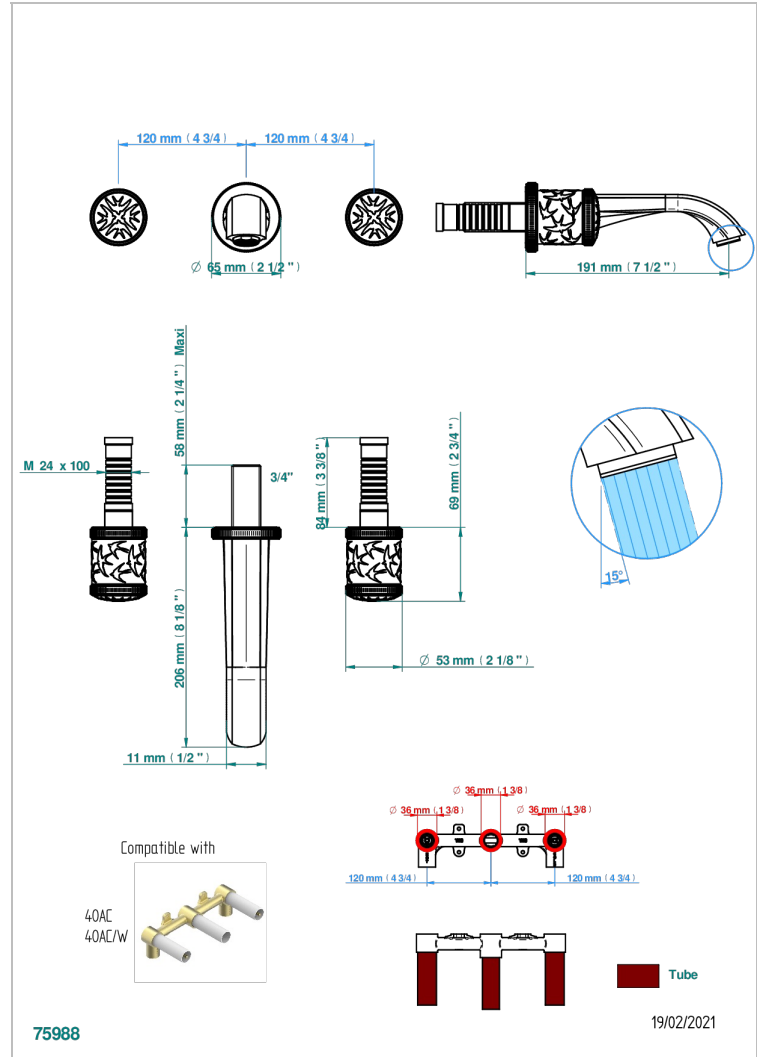

HIRONDELLES GOLD STAMPED

A4L-40GB

Trim only for wall mounted 3-hole basin mixer

CHARACTERISTIC

- Hironnelles Gold stamped
- Trim only for wall mounted 3-hole basin mixer

RELATED SKU'S

- Ref. G00-40AC Rough parts for wall mounted 3 hole mixer, cross handle version
- Ref. G00-40AM Rough parts for wall mounted 3 hole mixer, lever handle version

AVAILABLE FINITIONS

Antique nickel - H28
 Black ceram - D30
 Blush PVD - H62
 Brass color PVD - H49
 Brown bronze color PVD - F33
 Gold color PVD - H52

Graphite PVD - H64
 Lacquered light bronze - D01
 Matt Umber PVD - H67
 Matt blush PVD - H60
 Matt brass color PVD - H50
 Matt brown bronze color PVD - F34

Umber PVD - H66
 Varnished matt antique red copper (color finish) - H07