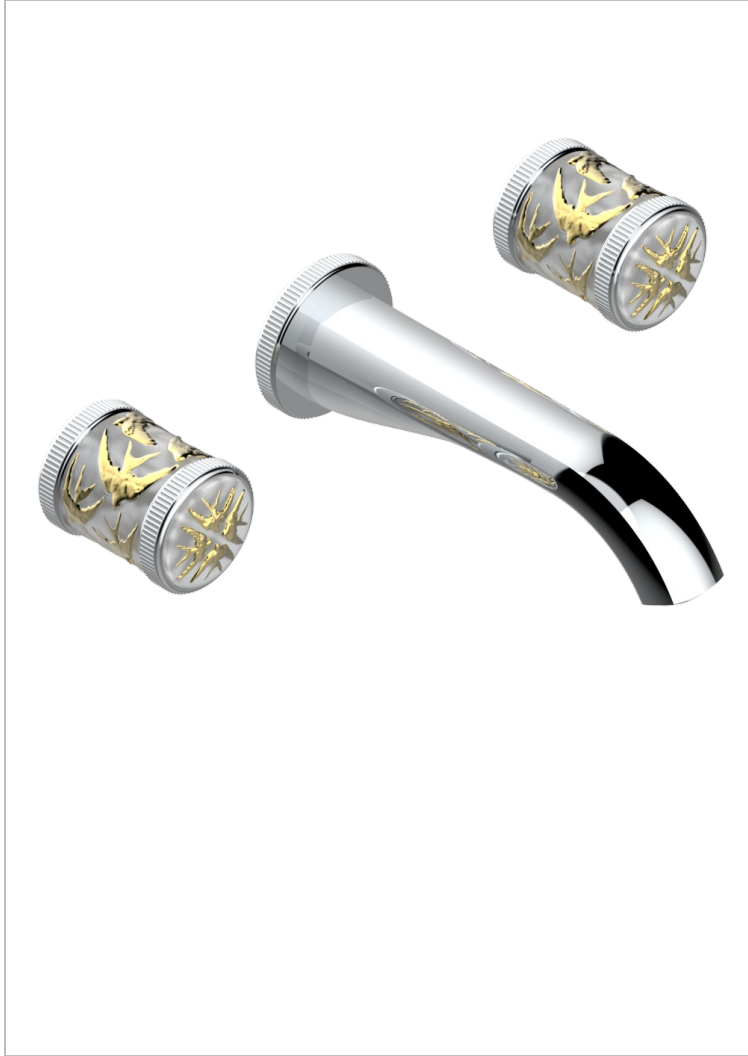

# HIRONDELLES GOLD STAMPED

A4L-40GB

Trim only for wall mounted 3-hole basin mixer

## CHARACTERISTIC

- Hirondelles Gold stamped
- Trim only for wall mounted 3-hole basin mixer

## RELATED SKU'S

- Ref. G00-40AC Rough parts for wall mounted 3 hole mixer, cross handle version
- Ref. G00-40AM Rough parts for wall mounted 3 hole mixer, lever handle version