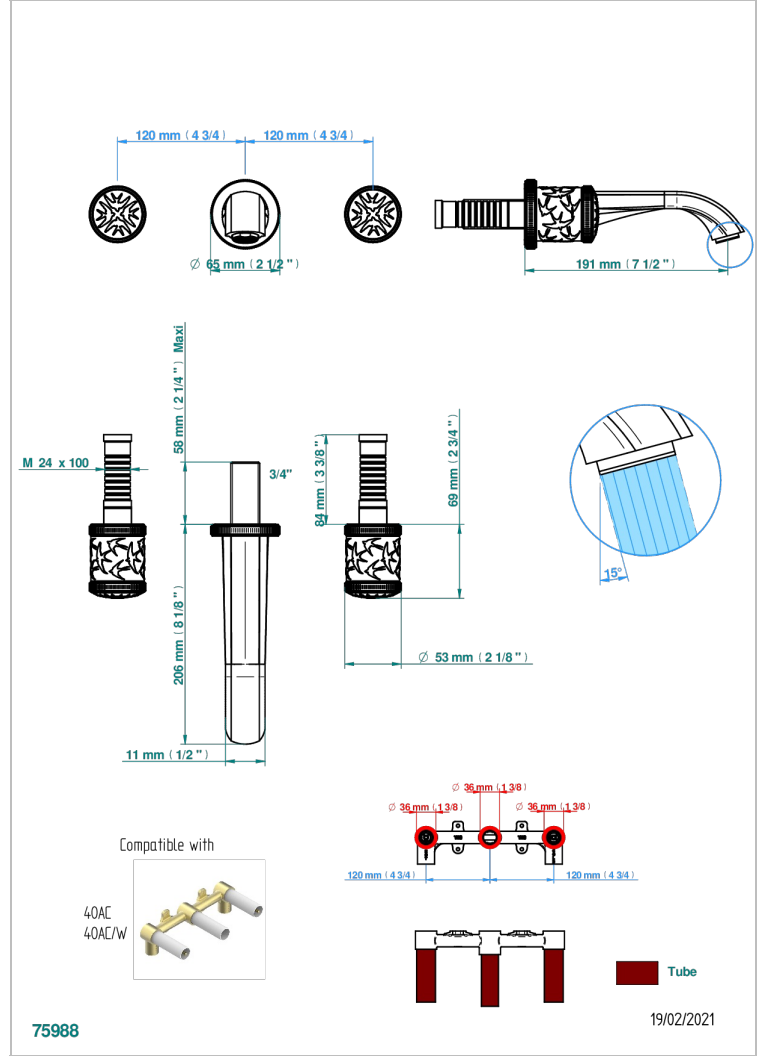

# HIRONDELLES GOLD STAMPED

A4L-40GB

Trim only for wall mounted 3-hole basin mixer

## CHARACTERISTIC

- Hirondelles Gold stamped
- Trim only for wall mounted 3-hole basin mixer

## RELATED SKU'S

- Ref. G00-40AC Rough parts for wall mounted 3 hole mixer, cross handle version
- Ref. G00-40AM Rough parts for wall mounted 3 hole mixer, lever handle version