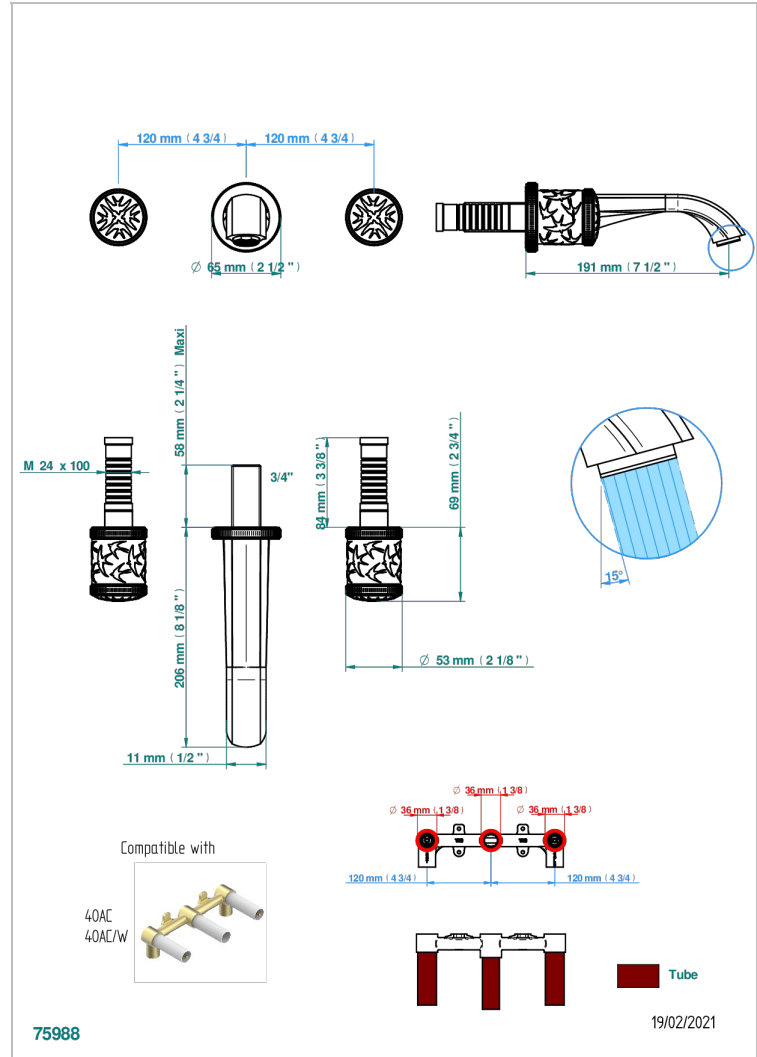

HIRONDELLES GOLD STAMPED

A4L-40GB

Trim only for wall mounted 3-hole basin mixer

THG[®]
PARIS

CHARACTERISTIC

- Hironnelles Gold stamped
- Trim only for wall mounted 3-hole basin mixer

RELATED SKU'S

- Ref. G00-40AC Rough parts for wall mounted 3 hole mixer, cross handle version
- Ref. G00-40AM Rough parts for wall mounted 3 hole mixer, lever handle version

AVAILABLE FINITIONS

Antique nickel - H28
 Black ceram - D30
 Blush PVD - H62
 Brass color PVD - H49
 Brown bronze color PVD - F33
 Gold color PVD - H52

Graphite PVD - H64
 Lacquered light bronze - D01
 Matt Umber PVD - H67
 Matt blush PVD - H60
 Matt brass color PVD - H50
 Matt brown bronze color PVD - F34

Umber PVD - H66
 Varnished matt antique red copper (color finish) - H07