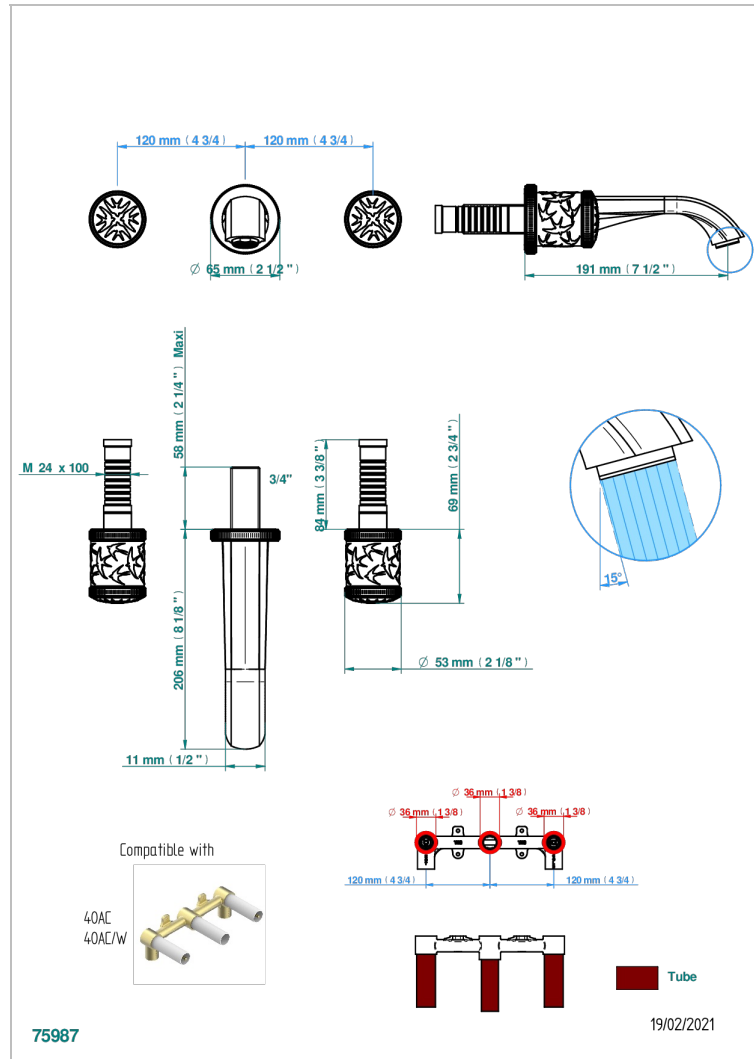

HIRONDELLES PLATINUM STAMPED

A4K-40GB

Trim only for wall mounted 3-hole basin mixer

CHARACTERISTIC

- Hironnelles Platinum stamped
- Trim only for wall mounted 3-hole basin mixer

RELATED SKU'S

- Ref. G00-40AC Rough parts for wall mounted 3 hole mixer, cross handle version
- Ref. G00-40AM Rough parts for wall mounted 3 hole mixer, lever handle version

AVAILABLE FINITIONS

Antique nickel - H28
Black ceram - D30
Blush PVD - H62
Brass color PVD - H49
Brown bronze color PVD - F33
Gold color PVD - H52

Graphite PVD - H64
Lacquered light bronze - D01
Matt Umber PVD - H67
Matt blush PVD - H60
Matt brass color PVD - H50
Matt brown bronze color PVD - F34

Umber PVD - H66
Varnished matt antique red copper (color finish) - H07