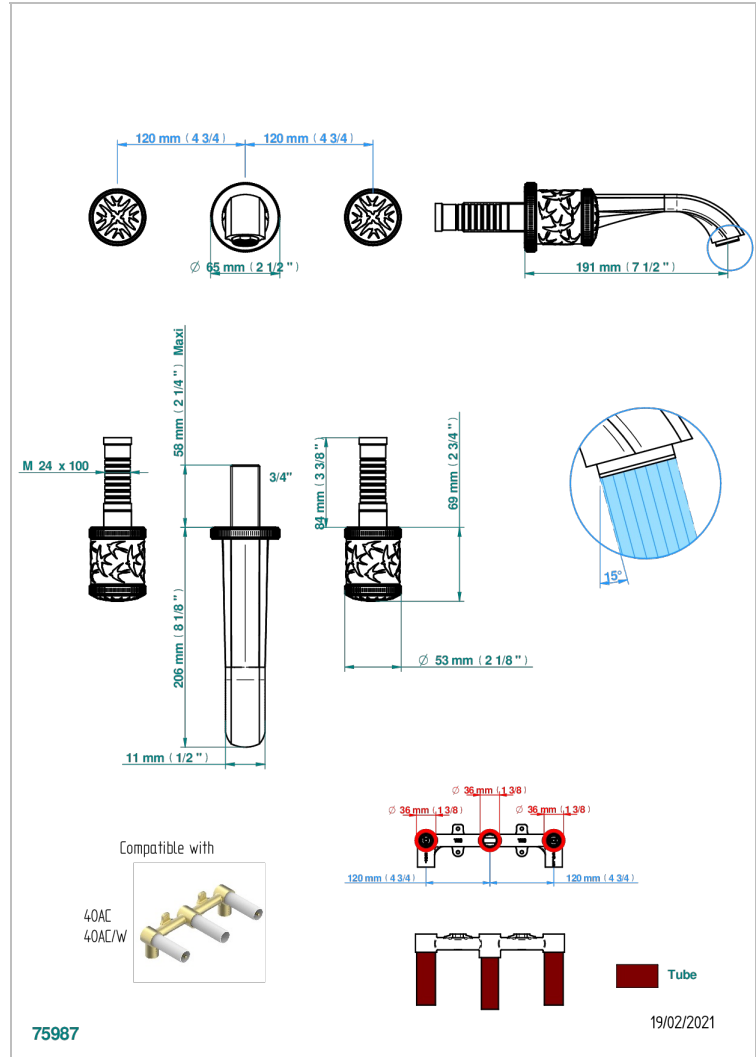

HIRONDELLES PLATINUM STAMPED

A4K-40GB

Trim only for wall mounted 3-hole basin mixer

CHARACTERISTIC

- Hironnelles Platinum stamped
- Trim only for wall mounted 3-hole basin mixer

RELATED SKU'S

- Ref. G00-40AC Rough parts for wall mounted 3 hole mixer, cross handle version
- Ref. G00-40AM Rough parts for wall mounted 3 hole mixer, lever handle version

AVAILABLE FINITIONS

Antique nickel - H28
Black ceram - D30
Blush PVD - H62
Brass color PVD - H49
Brown bronze color PVD - F33
Gold color PVD - H52

Graphite PVD - H64
Lacquered light bronze - D01
Matt Umber PVD - H67
Matt blush PVD - H60
Matt brass color PVD - H50
Matt brown bronze color PVD - F34

Umber PVD - H66
Varnished matt antique red copper (color finish) - H07