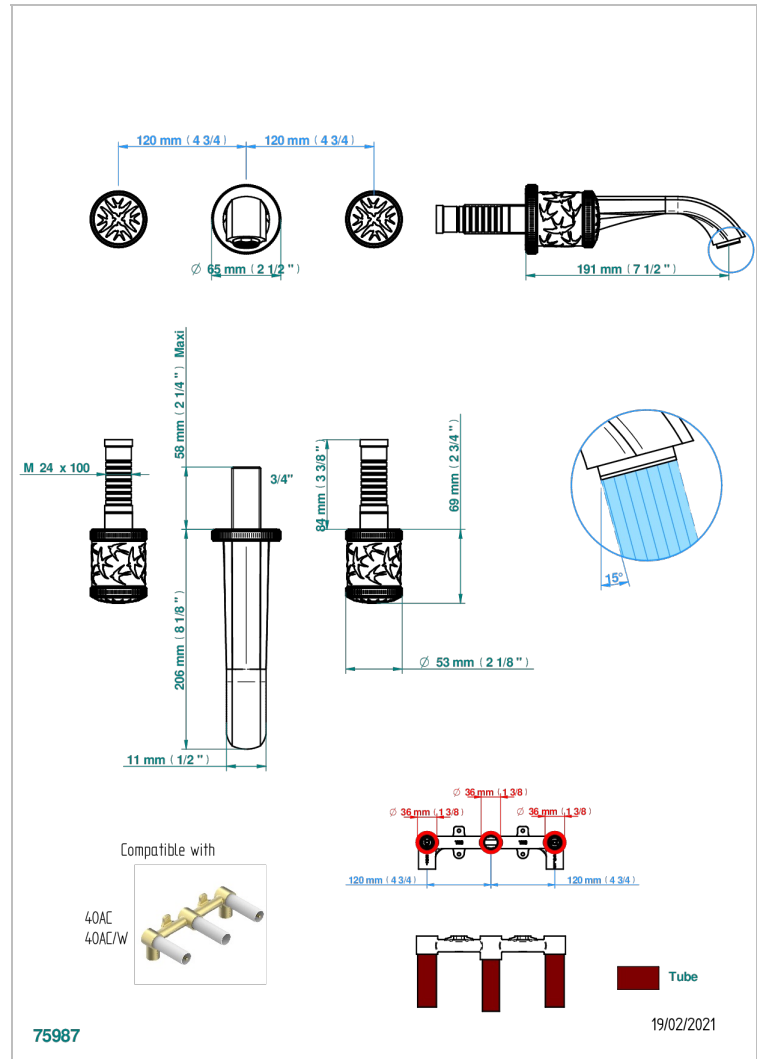

HIRONDELLES PLATINUM STAMPED

A4K-40GB

Trim only for wall mounted 3-hole basin mixer

CHARACTERISTIC

- Hironnelles Platinum stamped
- Trim only for wall mounted 3-hole basin mixer

RELATED SKU'S

- Ref. G00-40AC Rough parts for wall mounted 3 hole mixer, cross handle version
- Ref. G00-40AM Rough parts for wall mounted 3 hole mixer, lever handle version

AVAILABLE FINITIONS

Antique nickel - H28
Black ceram - D30
Blush PVD - H62
Brass color PVD - H49
Brown bronze color PVD - F33
Gold color PVD - H52

Graphite PVD - H64
Lacquered light bronze - D01
Matt Umber PVD - H67
Matt blush PVD - H60
Matt brass color PVD - H50
Matt brown bronze color PVD - F34

Umber PVD - H66
Varnished matt antique red copper (color finish) - H07