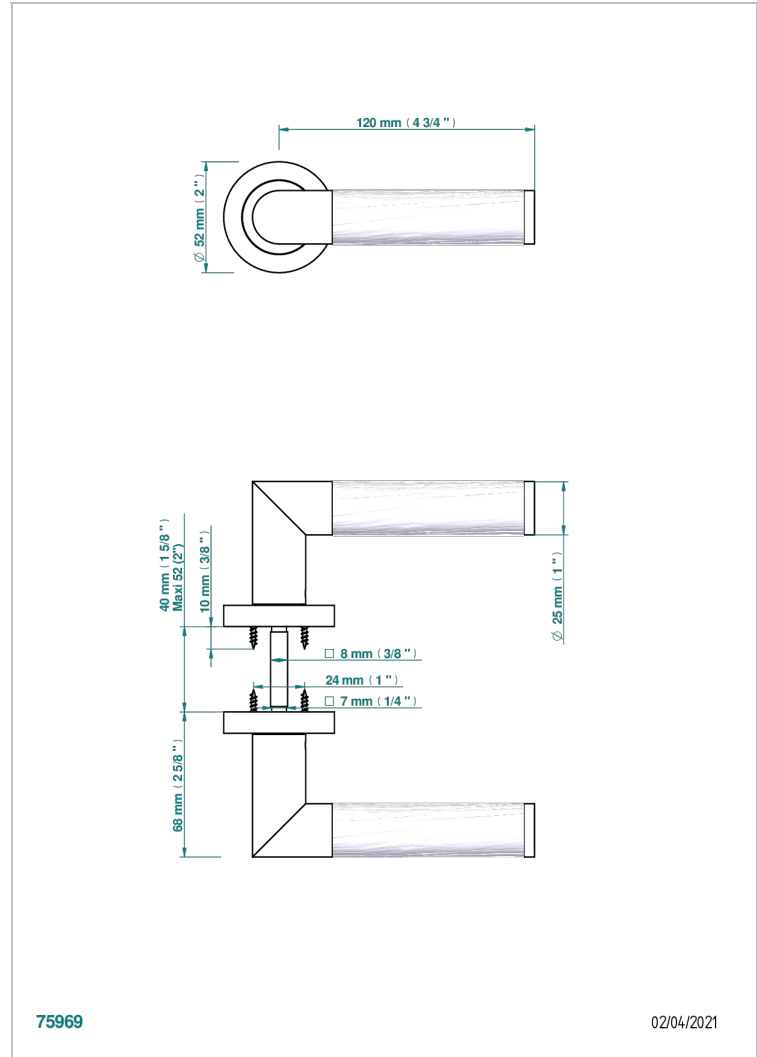

COLLECTION PARIS

B8A-DHCRD3

Pair of door handles - Paris metal, Wood pattern

CHARACTERISTIC

- Collection Paris
- Pair of door handles - Paris metal, Wood pattern

AVAILABLE FINITIONS

Black ceram - D30
Blush PVD - H62
Brass color PVD - H49
Brown bronze color PVD - F33
Gold color PVD - H52
Graphite PVD - H64