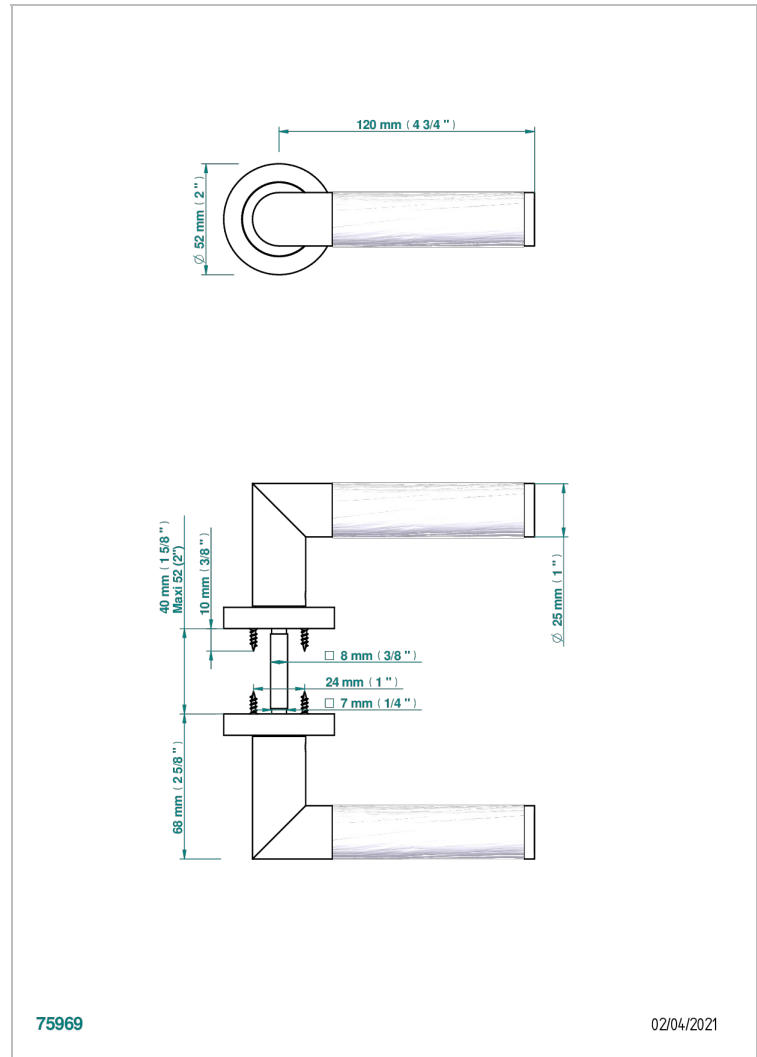

COLLECTION PARIS

B8A-DHCRD3

Pair of door handles - Paris metal, Wood pattern

THG[®]
PARIS

75969

02/04/2021

CARACTERÍSTICAS

- Collection Paris
- Pair of door handles - Paris metal, Wood pattern