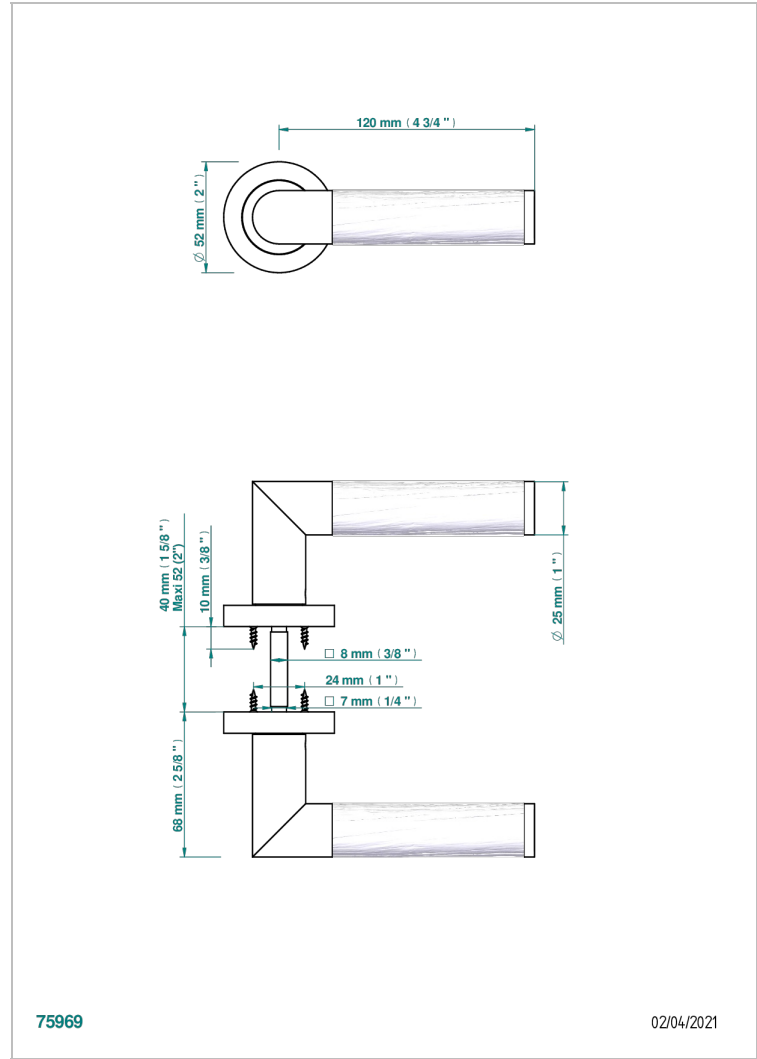

COLLECTION PARIS

B8A-DHCRD3

Pair of door handles - Paris metal, Wood pattern

THG[®]
PARIS

75969

02/04/2021

ХАРАКТЕРИСТИКИ

- Collection Paris
- Pair of door handles - Paris metal, Wood pattern